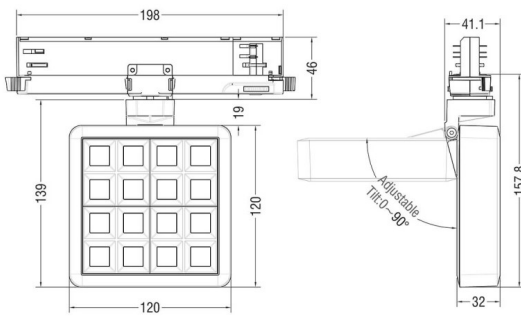

MATRIX 4x4

Lavov tracklight from the family MATRIX with a power of 27,55W, CRI 90 and CCT 4000K, 48,3 degrees beam angle. With a total lumen output of 1179lm, and a luminous efficacy of 86,09lm/W. Made in Die Cast Aluminum and finished in Black color. ON/OFF driver.

Scheme

Item code	86.T018.2431.02
Product type	Indoor
Category	Tracklights
Family	MATRIX
Subfamily	MATRIX 4x4

Pictograms

Product	
Real power (W)	27.55
Real luminous flux (Lm)	1179
Luminous efficiency (Lm/W)	86.09
Beam angle (º)	48.3
Life time (h)	50000 h L80B10
IP	20
Electrical class insulation	Clas II
Colour	Black
Chip Brand	OSRAM
Control gear included	Yes
Control gear	ON/OFF
Flicker Free	Yes
Light source	LED
Type of LED	COB
Colour temperature (K)	4000
Colour consistency (SDCM)	SDCM<3
CRI	90