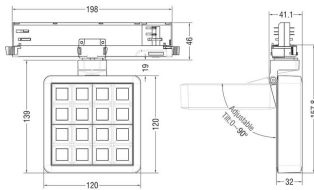

Scheme

Product

Real power (W) 27.55

Real luminous flux (Lm) 1179

Luminous efficiency (Lm/W) 86.09

Beam angle (°) 48.3

Life time (h) 50000 h L80B10

IP 20

Electrical class insulation Clas II

Colour White

Chip Brand OSRAM

Control gear included Yes

Control gear DALI

Flicker Free Yes

Light source LED

Type of LED COB

Colour temperature (K) 4000

Colour consistency (SDCM) SDCM<3

CRI 90