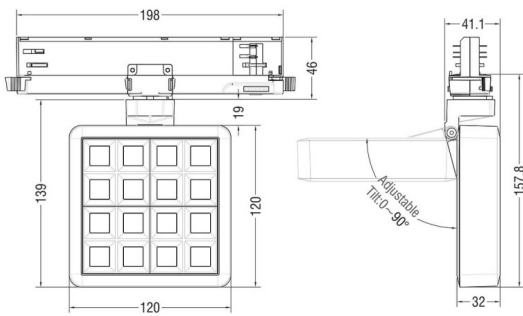

### MATRIX 4x4

Lavov tracklight from the family MATRIX with a power of 27,55W, CRI 90 and CCT 4000K, 48,3 degrees beam angle. With a total lumen output of 1179lm, and a luminous efficacy of 86,09lm/W. Made in Die Cast Aluminum and finished in White color. DALI driver.

### Scheme

Item code	86.T018.2433.01
Product type	Indoor
Category	Tracklights
Family	MATRIX
Subfamily	MATRIX 4x4

### Pictograms

Product	
Real power (W)	27.55
Real luminous flux (Lm)	1179
Luminous efficiency (Lm/W)	86.09
Beam angle (&ordm;)	48.3
Life time (h)	50000 h L80B10
IP	20
Electrical class insulation	Clas II
Colour	White
Chip Brand	OSRAM
Control gear included	Yes
Control gear	DALI
Flicker Free	Yes
Light source	LED
Type of LED	COB
Colour temperature (K)	4000
Colour consistency (SDCM)	SDCM<3
CRI	90