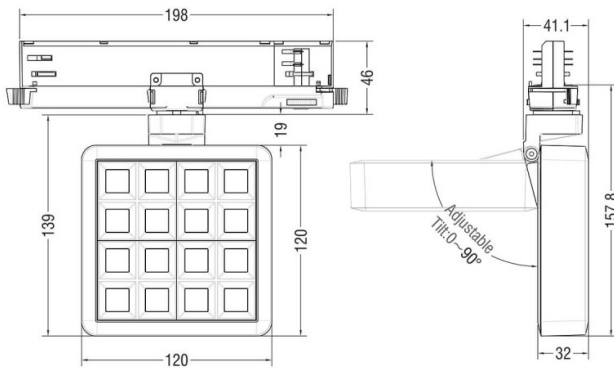

MATRIX 4x4

Lavov tracklight from the family MATRIX with a power of 27,55W, CRI 90 and CCT 4000K, 48,3 degrees beam angle. With a total lumen output of 1179lm, and a luminous efficacy of 86,09lm/W. Made in Die Cast Aluminum and finished in White color. DALI driver.

Item code	86.T018.2433.01
Product type	Indoor
Category	Tracklights
Family	MATRIX
Subfamily	MATRIX 4x4
Pictograms	

Scheme

Product	
Real power (W)	27.55
Real luminous flux (Lm)	1179
Luminous efficiency (Lm/W)	86.09
Beam angle (°)	48.3
Life time (h)	50000 h L80B10
IP	20
Electrical class insulation	Clas II
Colour	White
Chip Brand	OSRAM
Control gear included	Yes
Control gear	DALI
Flicker Free	Yes
Light source	LED
Type of LED	COB
Colour temperature (K)	4000
Colour consistency (SDCM)	SDCM<3
CRI	90