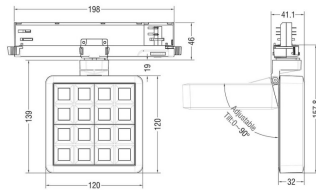

Scheme

Product

Real power (W)	27.55

Real luminous flux (Lm)	1179

Luminous efficiency (Lm/W)	86.09

Beam angle (°)	48.3

Life time (h)	50000 h L80B10

IP	20

Electrical class insulation	Clas II

Colour	Grey

Chip Brand	OSRAM

Control gear included	Yes

Control gear	DALI

Flicker Free	Yes

Light source	LED

Type of LED	COB

Colour temperature (K)	4000

Colour consistency (SDCM)	SDCM<3

CRI	90