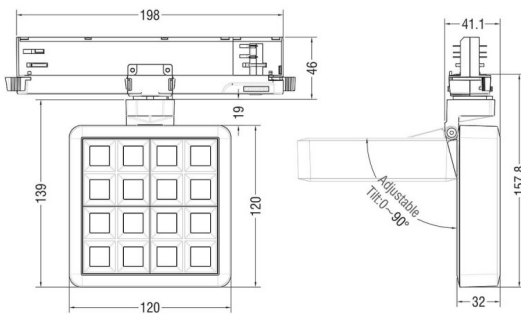

MATRIX 4x4

Lavov tracklight from the family MATRIX with a power of 27,55W, CRI 90 and CCT 4000K, 48,3 degrees beam angle. With a total lumen output of 1179lm, and a luminous efficacy of 86,09lm/W. Made in Die Cast Aluminum and finished in Grey color. DALI driver.

Scheme

Item code	86.T018.2433.03
Product type	Indoor
Category	Tracklights
Family	MATRIX
Subfamily	MATRIX 4x4
Pictograms	

Product	
Real power (W)	27.55
Real luminous flux (Lm)	1179
Luminous efficiency (Lm/W)	86.09
Beam angle (°)	48.3
Life time (h)	50000 h L80B10
IP	20
Electrical class insulation	Clas II
Colour	Grey
Chip Brand	OSRAM
Control gear included	Yes
Control gear	DALI
Flicker Free	Yes
Light source	LED
Type of LED	COB
Colour temperature (K)	4000
Colour consistency (SDCM)	SDCM3
CRI	90