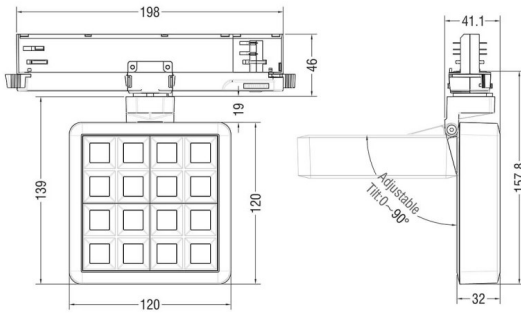

MATRIX 4x4

Lavov tracklight from the family MATRIX with a power of 27,57W, CRI 90 and CCT 4000K, 65,3 degrees beam angle. With a total lumen output of 2215,9lm, and a luminous efficacy of 80,37lm/W. Made in Die Cast Aluminum and finished in Black color. ON/OFF driver.

Scheme

Item code	86.T018.2441.02
Product type	Indoor
Category	Tracklights
Family	MATRIX
Subfamily	MATRIX 4x4

Pictograms

Product	
Real power (W)	27.57
Real luminous flux (Lm)	2215.9
Luminous efficiency (Lm/W)	80.37
Beam angle (º)	65.3
Life time (h)	50000 h L80B10
IP	20
Electrical class insulation	Clas II
Colour	Black
Chip Brand	OSRAM
Control gear included	Yes
Control gear	ON/OFF
Flicker Free	Yes
Light source	LED
Type of LED	COB
Colour temperature (K)	4000
Colour consistency (SDCM)	SDCM<3
CRI	90