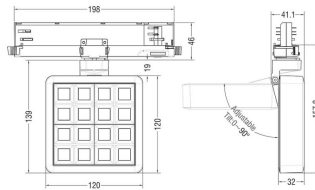

Scheme

Product

Real power (W) 27.57

Real luminous flux (Lm) 2215.9

Luminous efficiency (Lm/W) 80.37

Beam angle (°) 65.3

Life time (h) 50000 h L80B10

IP 20

Electrical class insulation Clas II

Colour Black

Chip Brand OSRAM

Control gear included Yes

Control gear ON/OFF

Flicker Free Yes

Light source LED

Type of LED COB

Colour temperature (K) 4000

Colour consistency (SDCM) SDCM<3

CRI 90