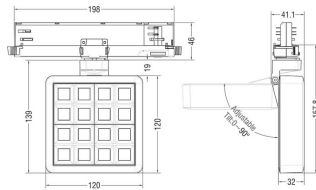

Subfamily	MATRIX 4x4
------------------	-------------------

Pictograms	
-------------------	---

Scheme

Product

Real power (W)	27.57
-----------------------	--------------

Real luminous flux (Lm)	2215.9
--------------------------------	---------------