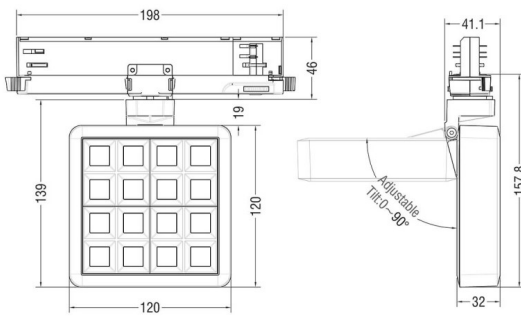

MATRIX 4x4

Lavov tracklight from the family MATRIX with a power of 27,57W, CRI 90 and CCT 4000K, 65,3 degrees beam angle. With a total lumen output of 2215,9lm, and a luminous efficacy of 80,37lm/W. Made in Die Cast Aluminum and finished in White color. DALI driver.

Scheme

Item code	86.T018.2443.01
Product type	Indoor
Category	Tracklights
Family	MATRIX
Subfamily	MATRIX 4x4

Pictograms

Product	
Real power (W)	27.57
Real luminous flux (Lm)	2215.9
Luminous efficiency (Lm/W)	80.37
Beam angle (º)	65.3
Life time (h)	50000 h L80B10
IP	20
Electrical class insulation	Clas II
Colour	White
Chip Brand	OSRAM
Control gear included	Yes
Control gear	DALI
Flicker Free	Yes
Light source	LED
Type of LED	COB
Colour temperature (K)	4000
Colour consistency (SDCM)	SDCM<3
CRI	90