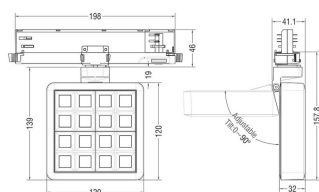

Scheme

Product

Real power (W)	27.57

Real luminous flux (Lm)	2215.9

Luminous efficiency (Lm/W)	80.37

Beam angle (°)	65.3

Life time (h)	50000 h L80B10

IP	20

Electrical class insulation	Clas II

Colour	White

Chip Brand	OSRAM

Control gear included	Yes

Control gear	DALI

Flicker Free	Yes

Light source	LED

Type of LED	COB

Colour temperature (K)	4000

Colour consistency (SDCM)	SDCM<3

CRI	90