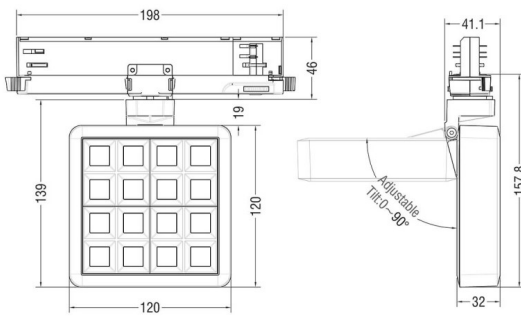

### MATRIX 4x4

Lavov tracklight from the family MATRIX with a power of 27,57W, CRI 90 and CCT 4000K, 65,3 degrees beam angle. With a total lumen output of 2215,9lm, and a luminous efficacy of 80,37lm/W. Made in Die Cast Aluminum and finished in White color. DALI driver.

### Scheme

Item code	86.T018.2443.01
Product type	Indoor
Category	Tracklights
Family	MATRIX
Subfamily	MATRIX 4x4

### Pictograms

Product	
Real power (W)	27.57
Real luminous flux (Lm)	2215.9
Luminous efficiency (Lm/W)	80.37
Beam angle (°)	65.3
Life time (h)	50000 h L80B10
IP	20
Electrical class insulation	Clas II
Colour	White
Chip Brand	OSRAM
Control gear included	Yes
Control gear	DALI
Flicker Free	Yes
Light source	LED
Type of LED	COB
Colour temperature (K)	4000
Colour consistency (SDCM)	SDCM3
CRI	90