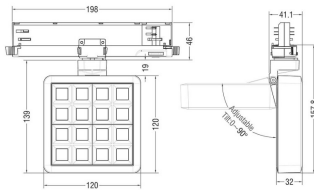

MATRIX 4x4

Lavov tracklight from the family MATRIX with a power of 27,57W, CRI 90 and CCT 4000K, 65,3 degrees beam angle. With a total lumen output of 2215,9lm, and a luminous efficacy of 80,37lm/W. Made in Die Cast Aluminum and finished in Black color. DALI driver.

Item code	86.T018.2443.02
Product type	Indoor
Category	Tracklights
Family	MATRIX
Subfamily	MATRIX 4x4

Pictograms

Scheme

Product

Real power (W)	27.57
Real luminous flux (Lm)	2215.9
Luminous efficiency (Lm/W)	80.37
Beam angle (°)	65.3
Life time (h)	50000 h L80B10
IP	20
Electrical class insulation	Clas II
Colour	Black
Chip Brand	OSRAM
Control gear included	Yes
Control gear	DALI
Flicker Free	Yes
Light source	LED
Type of LED	COB
Colour temperature (K)	4000
Colour consistency (SDCM)	SDCM<3
CRI	90