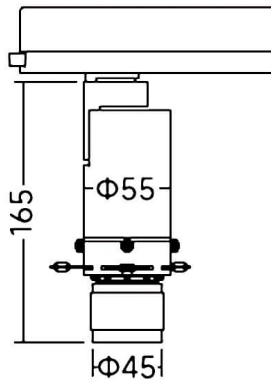

### Art track

Lavov track light from the family Art track with a power of 10W and an zoomable optics 21-34 degrees . CCT 3000K. With a total lumen output of 380-430lm and a luminous efficiency of 38-43lm/W. Color stability SDCM2. CCT 3000K. ON-OFF driver. Made in die cast aluminum and finished in White color.

### Dimensions

Product dimensions (mm) **Ø55X165mm**

### Scheme

Item code	<b>86.T019.13Z1.01</b>
Product type	<b>Indoor</b>
Category	<b>Tracklights</b>
Family	<b>Art track</b>
Subfamily	<b>Art track</b>
Pictograms	

<b>Product</b>	
Real power (W)	<b>10</b>
Real luminous flux (Lm)	<b>380-430</b>
Luminous efficiency (Lm/W)	<b>38-43</b>
Beam angle (°)	<b>21-34</b>
Life time (h)	<b>50000h L80B10</b>
IP	<b>20</b>
Electrical class insulation	<b>Class I</b>
Colour	<b>White</b>
Control gear included	<b>yes</b>
Control gear	<b>ON-OFF</b>
Light source	<b>LED</b>
Type of LED	<b>COB</b>
Colour temperature (K)	<b>3000</b>
Colour consistency (SDCM)	<b>SDCM2</b>
CRI	<b>90</b>