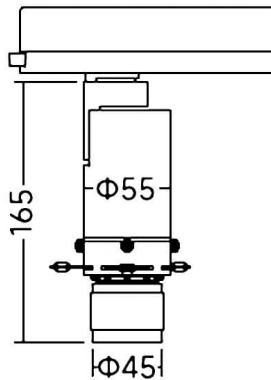

### Art track

Lavov track light from the family Art track with a power of 10W and an zoomable optics 21-34 degrees . CCT 3000K. With a total lumen output of 380-430lm and a luminous efficiency of 38-43lm/W. Color stability SDCM2. CCT 3000K. ON-OFF driver. Made in die cast aluminum and finished in Black color.

### Dimensions

Product dimensions (mm) **Ø55X165mm**

### Scheme

Item code	<b>86.T019.13Z1.02</b>
Product type	<b>Indoor</b>
Category	<b>Tracklights</b>
Family	<b>Art track</b>
Subfamily	<b>Art track</b>
Pictograms	

<b>Product</b>	
Real power (W)	<b>10</b>
Real luminous flux (Lm)	<b>380-430</b>
Luminous efficiency (Lm/W)	<b>38-43</b>
Beam angle (°)	<b>21-34</b>
Life time (h)	<b>50000h L80B10</b>
IP	<b>20</b>
Electrical class insulation	<b>Class I</b>
Colour	<b>Black</b>
Control gear included	<b>yes</b>
Control gear	<b>ON-OFF</b>
Light source	<b>LED</b>
Type of LED	<b>COB</b>
Colour temperature (K)	<b>3000</b>
Colour consistency (SDCM)	<b>SDCM2</b>
CRI	<b>90</b>