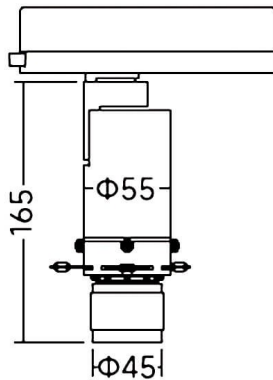

Art track

Lavov track light from the family Art track with a power of 10W and an zoomable optics 21-34 degrees . CCT 3000K. With a total lumen output of 380-430lm and a luminous efficiency of 38-43lm/W. Color stability SDCM2. CCT 3000K. DALI driver. Made in die cast aluminum and finished in White color.

Dimensions

Product dimensions (mm) **Ø55X165mm**

Scheme

Item code	86.T019.13Z3.01
Product type	Indoor
Category	Tracklights
Family	Art track
Subfamily	Art track
Pictograms	

Product	
Real power (W)	10
Real luminous flux (Lm)	380-430
Luminous efficiency (Lm/W)	38-43
Beam angle (°)	21-34
Life time (h)	50000h L80B10
IP	20
Electrical class insulation	Class I
Colour	White
Control gear included	yes
Control gear	DALI
Light source	LED
Type of LED	COB
Colour temperature (K)	3000
Colour consistency (SDCM)	SDCM2
CRI	90