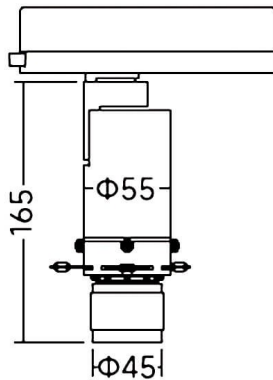

Art track

Lavov track light from the family Art track with a power of 10W and an zoomable optics 21-34 degrees . CCT 3000K. With a total lumen output of 380-430lm and a luminous efficiency of 38-43lm/W. Color stability SDCM2. CCT 3000K. DALI driver. Made in die cast aluminum and finished in Black color.

Dimensions

Product dimensions (mm) **Ø55X165mm**

Scheme

Item code	86.T019.13Z3.02
Product type	Indoor
Category	Tracklights
Family	Art track
Subfamily	Art track
Pictograms	

Product	
Real power (W)	10
Real luminous flux (Lm)	380-430
Luminous efficiency (Lm/W)	38-43
Beam angle (°)	21-34
Life time (h)	50000h L80B10
IP	20
Electrical class insulation	Class I
Colour	Black
Control gear included	yes
Control gear	DALI
Light source	LED
Type of LED	COB
Colour temperature (K)	3000
Colour consistency (SDCM)	SDCM2
CRI	90