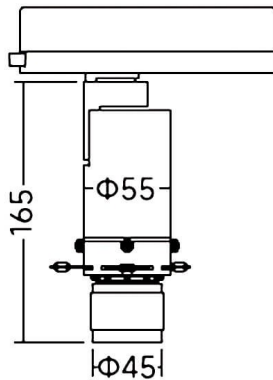

Art track

Lavov track light from the family Art track with a power of 10W and an zoomable optics 21-34 degrees . CCT 4000K. With a total lumen output of 380-430lm and a luminous efficiency of 38-43lm/W. Color stability SDCM2. CCT 4000K. ON-OFF driver. Made in die cast aluminum and finished in White color.

Dimensions

Product dimensions (mm) **Ø55X165mm**

Scheme

Item code	86.T019.14Z1.01
Product type	Indoor
Category	Tracklights
Family	Art track
Subfamily	Art track
Pictograms	

Product	
Real power (W)	10
Real luminous flux (Lm)	380-430
Luminous efficiency (Lm/W)	38-43
Beam angle (°)	21-34
Life time (h)	50000h L80B10
IP	20
Electrical class insulation	Class I
Colour	White
Control gear included	yes
Control gear	ON-OFF
Light source	LED
Type of LED	COB
Colour temperature (K)	4000
Colour consistency (SDCM)	SDCM2
CRI	90