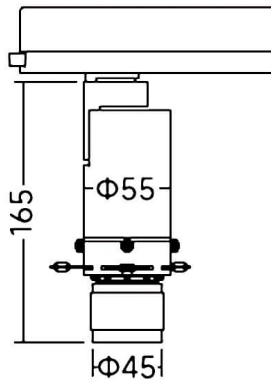

### Art track

Lavov track light from the family Art track with a power of 10W and an zoomable optics 21-34 degrees . CCT 4000K. With a total lumen output of 380-430lm and a luminous efficiency of 38-43lm/W. Color stability SDCM2. CCT 4000K. ON-OFF driver. Made in die cast aluminum and finished in Black color.

### Dimensions

Product dimensions (mm) **Ø55X165mm**

### Scheme

Item code	<b>86.T019.14Z1.02</b>
Product type	<b>Indoor</b>
Category	<b>Tracklights</b>
Family	<b>Art track</b>
Subfamily	<b>Art track</b>
Pictograms	

<b>Product</b>	
Real power (W)	<b>10</b>
Real luminous flux (Lm)	<b>380-430</b>
Luminous efficiency (Lm/W)	<b>38-43</b>
Beam angle (°)	<b>21-34</b>
Life time (h)	<b>50000h L80B10</b>
IP	<b>20</b>
Electrical class insulation	<b>Class I</b>
Colour	<b>Black</b>
Control gear included	<b>yes</b>
Control gear	<b>ON-OFF</b>
Light source	<b>LED</b>
Type of LED	<b>COB</b>
Colour temperature (K)	<b>4000</b>
Colour consistency (SDCM)	<b>SDCM2</b>
CRI	<b>90</b>