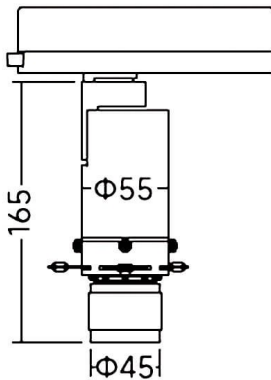

Art track

Lavov track light from the family Art track with a power of 10W and an zoomable optics 21-34 degrees . CCT 4000K. With a total lumen output of 380-430lm and a luminous efficiency of 38-43lm/W. Color stability SDCM2. CCT 4000K. DALI driver. Made in die cast aluminum and finished in White color.

Dimensions

Product dimensions (mm) **Ø55X165mm**

Scheme

Item code	86.T019.14Z3.01
Product type	Indoor
Category	Tracklights
Family	Art track
Subfamily	Art track
Pictograms	

Product	
Real power (W)	10
Real luminous flux (Lm)	380-430
Luminous efficiency (Lm/W)	38-43
Beam angle (°)	21-34
Life time (h)	50000h L80B10
IP	20
Electrical class insulation	Class I
Colour	White
Control gear included	yes
Control gear	DALI
Light source	LED
Type of LED	COB
Colour temperature (K)	4000
Colour consistency (SDCM)	SDCM2
CRI	90