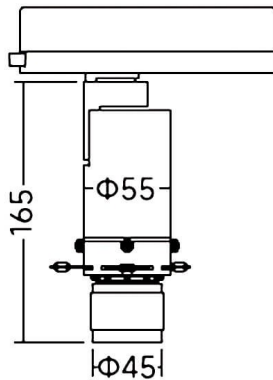

Art track

Lavov track light from the family Art track with a power of 10W and an zoomable optics 21-34 degrees . CCT 4000K. With a total lumen output of 380-430lm and a luminous efficiency of 38-43lm/W. Color stability SDCM2. CCT 4000K. DALI driver. Made in die cast aluminum and finished in Black color.

Dimensions

Product dimensions (mm) **Ø55X165mm**

Scheme

Item code	86.T019.14Z3.02
Product type	Indoor
Category	Tracklights
Family	Art track
Subfamily	Art track
Pictograms	

Product	
Real power (W)	10
Real luminous flux (Lm)	380-430
Luminous efficiency (Lm/W)	38-43
Beam angle (°)	21-34
Life time (h)	50000h L80B10
IP	20
Electrical class insulation	Class I
Colour	Black
Control gear included	yes
Control gear	DALI
Light source	LED
Type of LED	COB
Colour temperature (K)	4000
Colour consistency (SDCM)	SDCM2
CRI	90