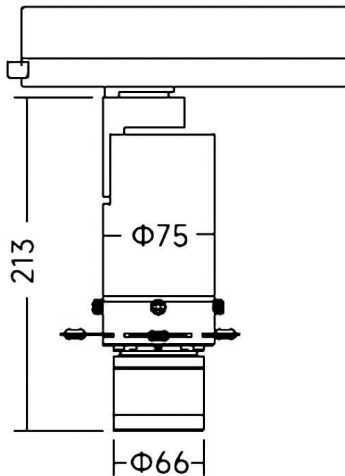

### Art track

Lavov track light from the family Art track with a power of 20W and an zoomable optics 18° -30° / 27° -42° degrees . CCT 3000K. With a total lumen output of 568-700lm and a luminous efficiency of 28,4-35lm/W. Color stability SDCM2. CCT 3000K. ON-OFF driver. Made in die cast aluminum and finished in White color.

### Dimensions

Product dimensions (mm) **Ø75X213mm**

### Scheme

Item code	<b>86.T019.23Z1.01</b>
Product type	<b>Indoor</b>
Category	<b>Tracklights</b>
Family	<b>Art track</b>
Subfamily	<b>Art track</b>
Pictograms	

<b>Product</b>	
Real power (W)	<b>20</b>
Real luminous flux (Lm)	<b>568-700</b>
Luminous efficiency (Lm/W)	<b>28,4-35</b>
Beam angle (°)	<b>18° -30° / 27° -42°</b>
Life time (h)	<b>50000h L80B10</b>
IP	<b>20</b>
Electrical class insulation	<b>Class I</b>
Colour	<b>White</b>
Control gear included	<b>yes</b>
Control gear	<b>ON-OFF</b>
Light source	<b>LED</b>
Type of LED	<b>COB</b>
Colour temperature (K)	<b>3000</b>
Colour consistency (SDCM)	<b>SDCM2</b>
CRI	<b>90</b>