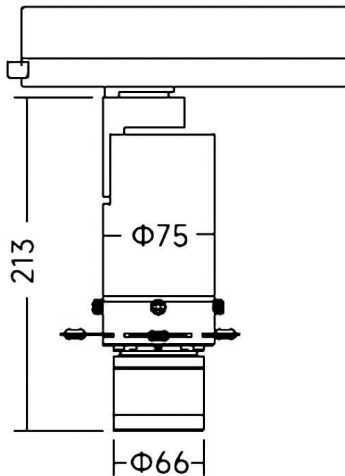

Art track

Lavov track light from the family Art track with a power of 20W and an zoomable optics 18° -30° / 27° -42° degrees . CCT 3000K. With a total lumen output of 568-700lm and a luminous efficiency of 28,4-35lm/W. Color stability SDCM2. CCT 3000K. ON-OFF driver. Made in die cast aluminum and finished in Black color.

Dimensions

Product dimensions (mm) **Ø75X213mm**

Scheme

Item code	86.T019.23Z1.02
Product type	Indoor
Category	Tracklights
Family	Art track
Subfamily	Art track
Pictograms	

Product	
Real power (W)	20
Real luminous flux (Lm)	568-700
Luminous efficiency (Lm/W)	28,4-35
Beam angle (°)	18° -30° / 27° -42°
Life time (h)	50000h L80B10
IP	20
Electrical class insulation	Class I
Colour	Black
Control gear included	yes
Control gear	ON-OFF
Light source	LED
Type of LED	COB
Colour temperature (K)	3000
Colour consistency (SDCM)	SDCM2
CRI	90