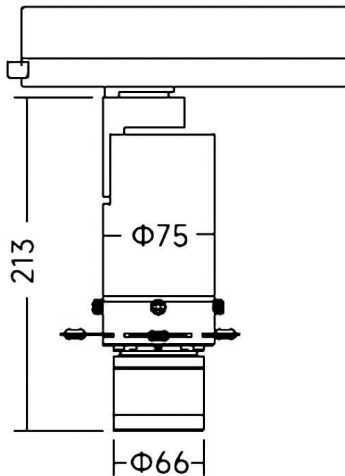

### Art track

Lavov track light from the family Art track with a power of 20W and an zoomable optics 18° -30° / 27° -42° degrees . CCT 3000K. With a total lumen output of 568-700lm and a luminous efficiency of 28,4-35lm/W. Color stability SDCM2. CCT 3000K. DALI driver. Made in die cast aluminum and finished in White color.

### Dimensions

Product dimensions (mm) **Ø75X213mm**

### Scheme

Item code	<b>86.T019.23Z3.01</b>
Product type	<b>Indoor</b>
Category	<b>Tracklights</b>
Family	<b>Art track</b>
Subfamily	<b>Art track</b>
Pictograms	

<b>Product</b>	
Real power (W)	<b>20</b>
Real luminous flux (Lm)	<b>568-700</b>
Luminous efficiency (Lm/W)	<b>28,4-35</b>
Beam angle (°)	<b>18° -30° / 27° -42°</b>
Life time (h)	<b>50000h L80B10</b>
IP	<b>20</b>
Electrical class insulation	<b>Class I</b>
Colour	<b>White</b>
Control gear included	<b>YES</b>
Control gear	<b>DALI</b>
Light source	<b>LED</b>
Type of LED	<b>COB</b>
Colour temperature (K)	<b>3000</b>
Colour consistency (SDCM)	<b>SDCM2</b>
CRI	<b>90</b>