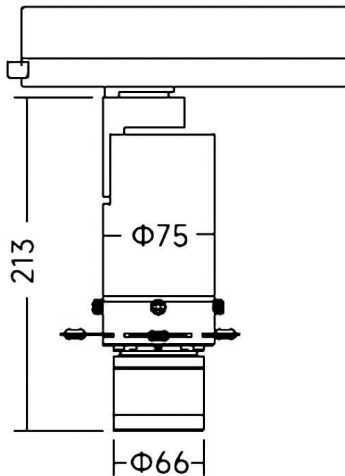

### Art track

Lavov track light from the family Art track with a power of 20W and an zoomable optics 18° -30° / 27° -42° degrees . CCT 3000K. With a total lumen output of 568-700lm and a luminous efficiency of 28,4-35lm/W. Color stability SDCM2. CCT 3000K. DALI driver. Made in die cast aluminum and finished in Black color.

### Dimensions

Product dimensions (mm) **Ø75X213mm**

### Scheme

Item code	86.T019.23Z3.02
Product type	Indoor
Category	Tracklights
Family	Art track
Subfamily	Art track
Pictograms	

Product	
Real power (W)	20
Real luminous flux (Lm)	568-700
Luminous efficiency (Lm/W)	28,4-35
Beam angle (°)	18° -30° / 27° -42°
Life time (h)	50000h L80B10
IP	20
Electrical class insulation	Class I
Colour	Black
Control gear included	YES
Control gear	DALI
Light source	LED
Type of LED	COB
Colour temperature (K)	3000
Colour consistency (SDCM)	SDCM2
CRI	90