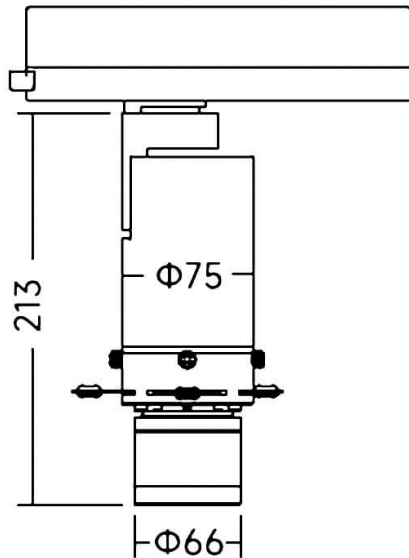

Art track

Lavov track light from the family Art track with a power of 20W and an zoomable optics 18° -30° / 27° -42° degrees . CCT 3000K. With a total lumen output of 568-700lm and a luminous efficiency of 28,4-35lm/W. Color stability SDCM2. CCT 3000K. DALI driver. Made in die cast aluminum and finished in Black color.

Item code	86.T019.23Z3.02
Product type	Indoor
Category	Tracklights
Family	Art track
Subfamily	Art track
Pictograms	

Dimensions

Product dimensions (mm) **Ø75X213mm**

Scheme

Product	
Real power (W)	20
Real luminous flux (Lm)	568-700
Luminous efficiency (Lm/W)	28,4-35
Beam angle (°)	18° -30° / 27° -42°
Life time (h)	50000h L80B10
IP	20
Electrical class insulation	Class I
Colour	Black
Control gear included	YES
Control gear	DALI
Light source	LED
Type of LED	COB
Colour temperature (K)	3000
Colour consistency (SDCM)	SDCM<2
CRI	90