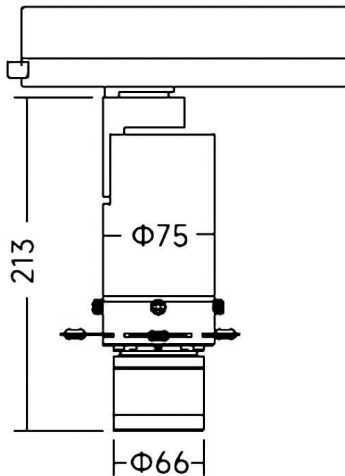

### Art track

Lavov track light from the family Art track with a power of 20W and an zoomable optics 18° -30° / 27° -42° degrees . CCT 4000K. With a total lumen output of 568-700lm and a luminous efficiency of 28,4-35lm/W. Color stability SDCM2. CCT 4000K. ON-OFF driver. Made in die cast aluminum and finished in White color.

### Dimensions

Product dimensions (mm) **Ø75X213mm**

### Scheme

Item code	<b>86.T019.24Z1.01</b>
Product type	<b>Indoor</b>
Category	<b>Tracklights</b>
Family	<b>Art track</b>
Subfamily	<b>Art track</b>
Pictograms	

<b>Product</b>	
Real power (W)	<b>20</b>
Real luminous flux (Lm)	<b>568-700</b>
Luminous efficiency (Lm/W)	<b>28,4-35</b>
Beam angle (°)	<b>18° -30° / 27° -42°</b>
Life time (h)	<b>50000h L80B10</b>
IP	<b>20</b>
Electrical class insulation	<b>Class I</b>
Colour	<b>White</b>
Control gear included	<b>yes</b>
Control gear	<b>ON-OFF</b>
Light source	<b>LED</b>
Type of LED	<b>COB</b>
Colour temperature (K)	<b>4000</b>
Colour consistency (SDCM)	<b>SDCM2</b>
CRI	<b>90</b>