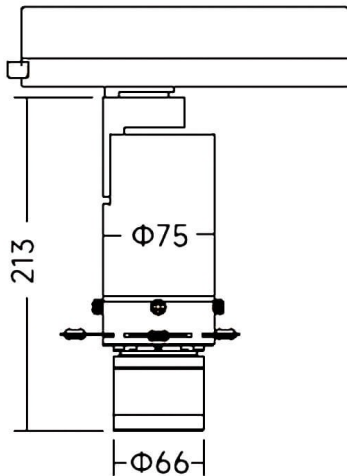

Art track

Lavov track light from the family Art track with a power of 20W and an zoomable optics 18° -30° / 27° -42° degrees . CCT 4000K. With a total lumen output of 568-700lm and a luminous efficiency of 28,4-35lm/W. Color stability SDCM2. CCT 4000K. ON-OFF driver. Made in die cast aluminum and finished in Black color.

Dimensions

Product dimensions (mm) **Ø75X213mm**

Scheme

Item code	86.T019.24Z1.02
Product type	Indoor
Category	Tracklights
Family	Art track
Subfamily	Art track
Pictograms	

Product	
Real power (W)	20
Real luminous flux (Lm)	568-700
Luminous efficiency (Lm/W)	28,4-35
Beam angle (°)	18° -30° / 27° -42°
Life time (h)	50000h L80B10
IP	20
Electrical class insulation	Class I
Colour	Black
Control gear included	yes
Control gear	ON-OFF
Light source	LED
Type of LED	COB
Colour temperature (K)	4000
Colour consistency (SDCM)	SDCM2
CRI	90