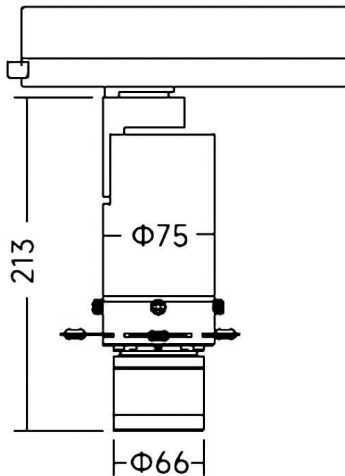

### Art track

Lavov track light from the family Art track with a power of 20W and an zoomable optics 18° -30° / 27° -42° degrees . CCT 4000K. With a total lumen output of 568-700lm and a luminous efficiency of 28,4-35lm/W. Color stability SDCM2. CCT 4000K. DALI driver. Made in die cast aluminum and finished in White color.

### Dimensions

Product dimensions (mm) **Ø75X213mm**

### Scheme

Item code	<b>86.T019.24Z3.01</b>
Product type	<b>Indoor</b>
Category	<b>Tracklights</b>
Family	<b>Art track</b>
Subfamily	<b>Art track</b>
Pictograms	

<b>Product</b>	
Real power (W)	<b>20</b>
Real luminous flux (Lm)	<b>568-700</b>
Luminous efficiency (Lm/W)	<b>28,4-35</b>
Beam angle (°)	<b>18° -30° / 27° -42°</b>
Life time (h)	<b>50000h L80B10</b>
IP	<b>20</b>
Electrical class insulation	<b>Class I</b>
Colour	<b>White</b>
Control gear included	<b>YES</b>
Control gear	<b>DALI</b>
Light source	<b>LED</b>
Type of LED	<b>COB</b>
Colour temperature (K)	<b>4000</b>
Colour consistency (SDCM)	<b>SDCM2</b>
CRI	<b>90</b>