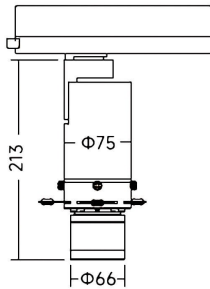

### Art track

Lavov track light from the family Art track with a power of 20W and an zoomable optics 18° -30° / 27° -42° degrees . CCT 4000K. With a total lumen output of 568-700lm and a luminous efficiency of 28,4-35lm/W. Color stability SDCM

### Dimensions

**Product dimensions (mm)**    **Ø75X213mm**

### Product

<b>Real power (W)</b>	<b>20</b>
<b>Real luminous flux (Lm)</b>	<b>568-700</b>
<b>Luminous efficiency (Lm/W)</b>	<b>28,4-35</b>
<b>Beam angle (°)</b>	<b>18° -30° / 27° -42°</b>
<b>Life time (h)</b>	<b>50000h L80B10</b>
<b>IP</b>	<b>20</b>
<b>Electrical class insulation</b>	<b>Class I</b>
<b>Colour</b>	<b>Black</b>
<b>Control gear included</b>	<b>YES</b>
<b>Control gear</b>	<b>DALI</b>
<b>Light source</b>	<b>LED</b>
<b>Type of LED</b>	<b>COB</b>
<b>Colour temperature (K)</b>	<b>4000</b>
<b>Colour consistency (SDCM)</b>	<b>SDCM&lt;2</b>
<b>CRI</b>	<b>90</b>