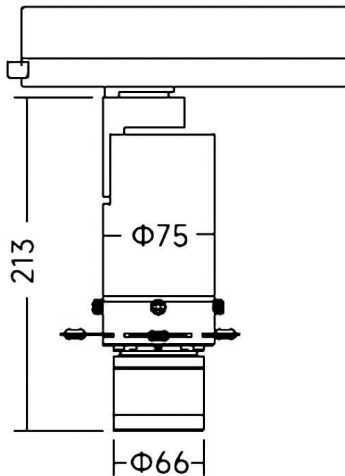

Art track

Lavov track light from the family Art track with a power of 20W and an zoomable optics 18° -30° / 27° -42° degrees . CCT 4000K. With a total lumen output of 568-700lm and a luminous efficiency of 28,4-35lm/W. Color stability SDCM2. CCT 4000K. DALI driver. Made in die cast aluminum and finished in Black color.

Dimensions

Product dimensions (mm) **Ø75X213mm**

Scheme

| | |
|--------------|-----------------|
| Item code | 86.T019.24Z3.02 |
| Product type | Indoor |
| Category | Tracklights |
| Family | Art track |
| Subfamily | Art track |
| Pictograms | |

| | |
|-----------------------------|---------------------|
| Product | |
| Real power (W) | 20 |
| Real luminous flux (Lm) | 568-700 |
| Luminous efficiency (Lm/W) | 28,4-35 |
| Beam angle (°) | 18° -30° / 27° -42° |
| Life time (h) | 50000h L80B10 |
| IP | 20 |
| Electrical class insulation | Class I |
| Colour | Black |
| Control gear included | YES |
| Control gear | DALI |
| Light source | LED |
| Type of LED | COB |
| Colour temperature (K) | 4000 |
| Colour consistency (SDCM) | SDCM2 |
| CRI | 90 |