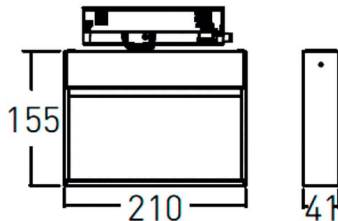

Wall washer

Lavov tracklight from the family Wall washer with a power of 28W and a wall washer optics. With a real lumen output of 2400lm and a luminous efficiency of 85.72lm/W. Made in die cast aluminum and finished in White colour. ON-OFF driver. CCT 3000K. CRI>90.

Item code	86.T020.1351.01
Product type	Indoor
Category	Tracklights
Family	Wall washer

Pictograms

Dimensions

Product dimensions (mm) 210x206x41mm

Scheme

Photometry

Product	
Real power (W)	28
Real luminous flux (Lm)	2400
Luminous efficiency (Lm/W)	85.72
Beam angle (°)	wall washer
Life time (h)	50000h L80B10
IP	20
Electrical class insulation	Class I
Operating temperature	-20 +35
Colour	White
Control gear included	YES
Control gear	ON-OFF
Light source	LED
Type of LED	SMD
Colour temperature (K)	3000
Colour consistency (SDCM)	SDCM<3
CRI	90