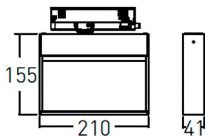

Wall washer

Lavov tracklight from the family Wall washer with a power of 28W and a wall washer optics. With a real lumen output of 2400lm and a luminous efficiency of 85.72lm/W. Made in die cast aluminum and finished in White colour. ON-OFF driver. CCT 3000K. CRI>90.

Item code	86.T020.1351.01
Product type	Indoor
Category	Tracklights
Family	Wall washer
Pictograms	

Dimensions

Product dimensions (mm) 210x206x41mm

Scheme

Product

Real power (W)	28
Real luminous flux (Lm)	2400
Luminous efficiency (Lm/W)	85.72
Beam angle (°)	wall washer
Life time (h)	50000h L80B10
IP	20
Electrical class insulation	Class I
Operating temperature	-20 +35
Colour	White
Control gear included	YES
Control gear	ON-OFF
Light source	LED
Type of LED	SMD
Colour temperature (K)	3000
Colour consistency (SDCM)	SDCM<3
CRI	90