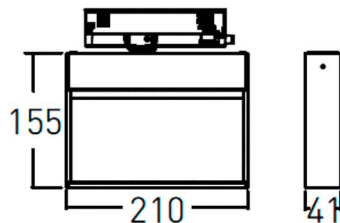

Wall washer

Lavov tracklight from the family Wall washer with a power of 28W and a wall washer optics. With a real lumen output of 2400lm and a luminous efficiency of 85.72lm/W. Made in die cast aluminum and finished in White colour. ON-OFF driver. CCT 3000K. CRI>90.

Item code	86.T020.1351.01
Product type	Indoor
Category	Tracklights
Family	Wall washer

Pictograms

Dimensions

Product dimensions (mm) **210x206x41mm**

Scheme

Photometry

Product	
Real power (W)	28
Real luminous flux (Lm)	2400
Luminous efficiency (Lm/W)	85.72
Beam angle (°)	wall washer
Life time (h)	50000h L80B10
IP	20
Electrical class insulation	Class I
Operating temperature	-20 +35
Colour	White
Control gear included	YES
Control gear	ON-OFF
Light source	LED
Type of LED	SMD
Colour temperature (K)	3000
Colour consistency (SDCM)	SDCM3
CRI	90