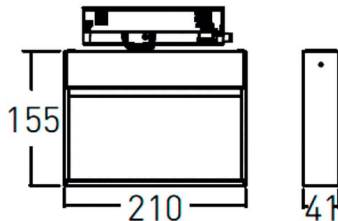

Scheme

Photometry

Product	
Real power (W)	28
Real luminous flux (Lm)	2400
Luminous efficiency (Lm/W)	85.72
Beam angle (°)	wall washer
Life time (h)	50000h L80B10
IP	20
Electrical class insulation	Class I
Operating temperature	-20 +35
Colour	White
Control gear included	YES
Control gear	ON-OFF
Light source	LED
Type of LED	SMD
Colour temperature (K)	3000
Colour consistency (SDCM)	SDCM<3
CRI	90