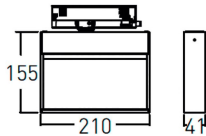

Wall washer

Lavov tracklight from the family Wall washer with a power of 28W and a wall washer optics. With a real lumen output of 2400lm and a luminous efficiency of 85.72lm/W. Made in die cast aluminum and finished in Black colour. ON-OFF driver. CCT 3000K. CRI>90.

| | |
|---------------------|---|
| Item code | 86.T020.1351.02 |
| Product type | Indoor |
| Category | Tracklights |
| Family | Wall washer |
| Pictograms |  |

Dimensions

Product dimensions (mm) 210x206x41mm

Scheme

Product

| | |
|------------------------------------|----------------------|
| Real power (W) | 28 |
| Real luminous flux (Lm) | 2400 |
| Luminous efficiency (Lm/W) | 85.72 |
| Beam angle (°) | wall washer |
| Life time (h) | 50000h L80B10 |
| IP | 20 |
| Electrical class insulation | Class I |
| Operating temperature | -20 +35 |
| Colour | Black |
| Control gear included | YES |
| Control gear | ON-OFF |
| Light source | LED |
| Type of LED | SMD |
| Colour temperature (K) | 3000 |
| Colour consistency (SDCM) | SDCM<3 |
| CRI | 90 |