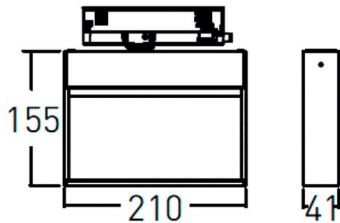

Wall washer

Lavov tracklight from the family Wall washer with a power of 28W and a wall washer optics. With a real lumen output of 2400lm and a luminous efficiency of 85.72lm/W. Made in die cast aluminum and finished in Black colour. ON-OFF driver. CCT 3000K. CRI>90.

Item code	86.T020.1351.02
Product type	Indoor
Category	Tracklights
Family	Wall washer

Pictograms

Dimensions

Product dimensions (mm) 210x206x41mm

Scheme

Photometry

Product	
Real power (W)	28
Real luminous flux (Lm)	2400
Luminous efficiency (Lm/W)	85.72
Beam angle (°)	wall washer
Life time (h)	50000h L80B10
IP	20
Electrical class insulation	Class I
Operating temperature	-20 +35
Colour	Black
Control gear included	YES
Control gear	ON-OFF
Light source	LED
Type of LED	SMD
Colour temperature (K)	3000
Colour consistency (SDCM)	SDCM3
CRI	90