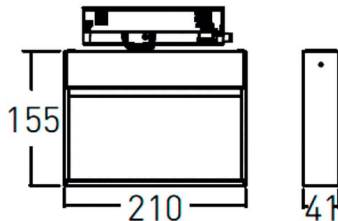

Wall washer

Lavov tracklight from the family Wall washer with a power of 28W and a wall washer optics. With a real lumen output of 2400lm and a luminous efficiency of 85.72lm/W. Made in die cast aluminum and finished in Black colour. ON-OFF driver. CCT 3000K. CRI>90.

Item code	86.T020.1351.02
Product type	Indoor
Category	Tracklights
Family	Wall washer

Pictograms

Dimensions

Product dimensions (mm) 210x206x41mm

Scheme

Photometry

Product	
Real power (W)	28
Real luminous flux (Lm)	2400
Luminous efficiency (Lm/W)	85.72
Beam angle (°)	wall washer
Life time (h)	50000h L80B10
IP	20
Electrical class insulation	Class I
Operating temperature	-20 +35
Colour	Black
Control gear included	YES
Control gear	ON-OFF
Light source	LED
Type of LED	SMD
Colour temperature (K)	3000
Colour consistency (SDCM)	SDCM<3
CRI	90