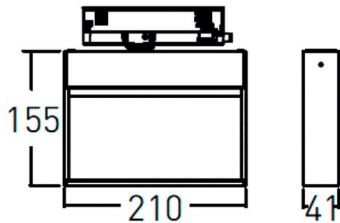

Wall washer

Lavov tracklight from the family Wall washer with a power of 28W and a wall washer optics. With a real lumen output of 2400lm and a luminous efficiency of 85.72lm/W. Made in die cast aluminum and finished in Black colour. ON-OFF driver. CCT 3000K. CRI>90.

Item code	86.T020.1351.02
Product type	Indoor
Category	Tracklights
Family	Wall washer

Pictograms

Dimensions

Product dimensions (mm) 210x206x41mm

Scheme

Photometry

Product	
Real power (W)	28
Real luminous flux (Lm)	2400
Luminous efficiency (Lm/W)	85.72
Beam angle (º)	wall washer
Life time (h)	50000h L80B10
IP	20
Electrical class insulation	Class I
Operating temperature	-20 +35
Colour	Black
Control gear included	YES
Control gear	ON-OFF
Light source	LED
Type of LED	SMD
Colour temperature (K)	3000
Colour consistency (SDCM)	SDCM<3
CRI	90