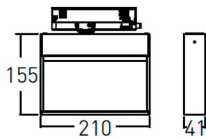

Wall washer

Lavov tracklight from the family Wall washer with a power of 28W and a wall washer optics. With a real lumen output of 2400lm and a luminous efficiency of 85.72lm/W. Made in die cast aluminum and finished in Black colour. ON-OFF driver. CCT 3000K. CRI>90.

| | |
|---------------------|---|
| Item code | 86.T020.1351.02 |
| Product type | Indoor |
| Category | Tracklights |
| Family | Wall washer |
| Pictograms |  |

Dimensions

Product dimensions (mm) 210x206x41mm

Scheme

Product

| | |
|------------------------------------|----------------------|
| Real power (W) | 28 |
| Real luminous flux (Lm) | 2400 |
| Luminous efficiency (Lm/W) | 85.72 |
| Beam angle (°) | wall washer |
| Life time (h) | 50000h L80B10 |
| IP | 20 |
| Electrical class insulation | Class I |
| Operating temperature | -20 +35 |
| Colour | Black |
| Control gear included | YES |
| Control gear | ON-OFF |
| Light source | LED |
| Type of LED | SMD |
| Colour temperature (K) | 3000 |
| Colour consistency (SDCM) | SDCM<3 |
| CRI | 90 |