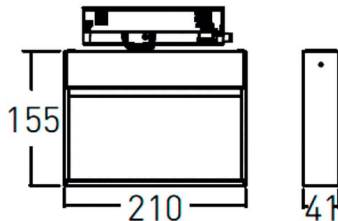

Scheme

Photometry

Product	
Real power (W)	28
Real luminous flux (Lm)	2400
Luminous efficiency (Lm/W)	85.72
Beam angle (°)	wall washer
Life time (h)	50000h L80B10
IP	20
Electrical class insulation	Class I
Operating temperature	-20 +35
Colour	Black
Control gear included	YES
Control gear	ON-OFF
Light source	LED
Type of LED	SMD
Colour temperature (K)	3000
Colour consistency (SDCM)	SDCM<3
CRI	90