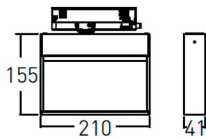

Wall washer

Lavov tracklight from the family Wall washer with a power of 28W and a wall washer optics. With a real lumen output of 2400lm and a luminous efficiency of 85.72lm/W. Made in die cast aluminum and finished in Black colour. ON-OFF driver. CCT 3000K. CRI>90.

Item code	86.T020.1351.02
Product type	Indoor
Category	Tracklights
Family	Wall washer
Pictograms	

Dimensions

Product dimensions (mm) 210x206x41mm

Scheme

Product

Real power (W)	28
Real luminous flux (Lm)	2400
Luminous efficiency (Lm/W)	85.72
Beam angle (°)	wall washer
Life time (h)	50000h L80B10
IP	20
Electrical class insulation	Class I
Operating temperature	-20 +35
Colour	Black
Control gear included	YES
Control gear	ON-OFF
Light source	LED
Type of LED	SMD
Colour temperature (K)	3000
Colour consistency (SDCM)	SDCM<3
CRI	90