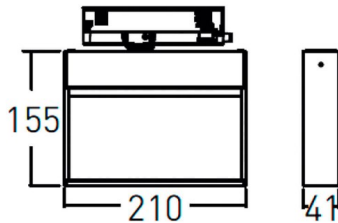

### Wall washer

Lavov tracklight from the family Wall washer with a power of 28W and a wall washer optics. With a real lumen output of 2400lm and a luminous efficiency of 85.72lm/W. Made in die cast aluminum and finished in White colour. DALI driver. CCT 3000K. CRI>90.

### Dimensions

**Product dimensions (mm)** **210x206x41mm**

### Photometry

<b>Product</b>	
<b>Real power (W)</b>	<b>28</b>
<b>Real luminous flux (Lm)</b>	<b>2400</b>
<b>Luminous efficiency (Lm/W)</b>	<b>85.72</b>
<b>Beam angle (°)</b>	<b>wall washer</b>
<b>Life time (h)</b>	<b>50000h L80B10</b>
<b>IP</b>	<b>20</b>
<b>Electrical class insulation</b>	<b>Class I</b>
<b>Operating temperature</b>	<b>-20 +35</b>
<b>Colour</b>	<b>White</b>
<b>Control gear included</b>	<b>YES</b>
<b>Control gear</b>	<b>DALI</b>
<b>Light source</b>	<b>LED</b>
<b>Type of LED</b>	<b>SMD</b>
<b>Colour temperature (K)</b>	<b>3000</b>
<b>Colour consistency (SDCM)</b>	<b>SDCM&lt;3</b>
<b>CRI</b>	<b>90</b>