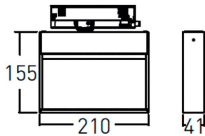

Item code 86.T020.1353.01

Product type Indoor

Category Tracklights

Family Wall washer

Pictograms

Dimensions

Product dimensions (mm) 210x206x41mm

Scheme

Product

Real power (W) 28

Real luminous flux (Lm) 2400

Luminous efficiency (Lm/W) 85.72

Beam angle (°) wall washer

Life time (h) 50000h L80B10

IP 20

Electrical class insulation Class I