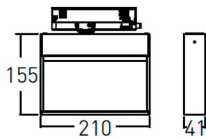

### Wall washer

Lavov tracklight from the family Wall washer with a power of 28W and a wall washer optics. With a real lumen output of 2400lm and a luminous efficiency of 85.72lm/W. Made in die cast aluminum and finished in Black colour. DALI driver. CCT 3000K. CRI>90.

### Dimensions

**Product dimensions (mm)** 210x206x41mm

### Product

<b>Real power (W)</b>	<b>28</b>
<b>Real luminous flux (Lm)</b>	<b>2400</b>
<b>Luminous efficiency (Lm/W)</b>	<b>85.72</b>
<b>Beam angle (°)</b>	<b>wall washer</b>
<b>Life time (h)</b>	<b>50000h L80B10</b>
<b>IP</b>	<b>20</b>
<b>Electrical class insulation</b>	<b>Class I</b>
<b>Operating temperature</b>	<b>-20 +35</b>
<b>Colour</b>	<b>Black</b>
<b>Control gear included</b>	<b>YES</b>
<b>Control gear</b>	<b>DALI</b>
<b>Light source</b>	<b>LED</b>
<b>Type of LED</b>	<b>SMD</b>
<b>Colour temperature (K)</b>	<b>3000</b>
<b>Colour consistency (SDCM)</b>	<b>SDCM&lt;3</b>
<b>CRI</b>	<b>90</b>