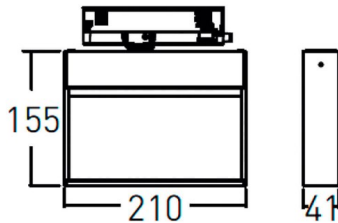

Wall washer

Lavov tracklight from the family Wall washer with a power of 28W and a wall washer optics. With a real lumen output of 2400lm and a luminous efficiency of 85.72lm/W. Made in die cast aluminum and finished in Black colour. DALI driver. CCT 3000K. CRI>90.

Item code	86.T020.1353.02
Product type	Indoor
Category	Tracklights
Family	Wall washer

Pictograms

Dimensions

Product dimensions (mm) 210x206x41mm

Scheme

Photometry

Product	
Real power (W)	28
Real luminous flux (Lm)	2400
Luminous efficiency (Lm/W)	85.72
Beam angle (°)	wall washer
Life time (h)	50000h L80B10
IP	20
Electrical class insulation	Class I
Operating temperature	-20 +35
Colour	Black
Control gear included	YES
Control gear	DALI
Light source	LED
Type of LED	SMD
Colour temperature (K)	3000
Colour consistency (SDCM)	SDCM<3
CRI	90