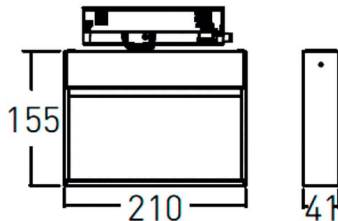

Wall washer

Lavov tracklight from the family Wall washer with a power of 28W and a wall washer optics. With a real lumen output of 2400lm and a luminous efficiency of 85.72lm/W. Made in die cast aluminum and finished in Black colour. DALI driver. CCT 3000K. CRI>90.

Item code	86.T020.1353.02
Product type	Indoor
Category	Tracklights
Family	Wall washer

Pictograms

Dimensions

Product dimensions (mm) 210x206x41mm

Scheme

Photometry

Product	
Real power (W)	28
Real luminous flux (Lm)	2400
Luminous efficiency (Lm/W)	85.72
Beam angle (º)	wall washer
Life time (h)	50000h L80B10
IP	20
Electrical class insulation	Class I
Operating temperature	-20 +35
Colour	Black
Control gear included	YES
Control gear	DALI
Light source	LED
Type of LED	SMD
Colour temperature (K)	3000
Colour consistency (SDCM)	SDCM<3
CRI	90