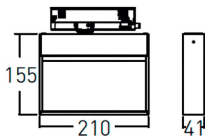

Item code 86.T020.1353.02

Product type Indoor

Category Tracklights

Family Wall washer

Pictograms

Dimensions

Product dimensions (mm) 210x206x41mm

Scheme

Product

Real power (W) 28

Real luminous flux (Lm) 2400

Luminous efficiency (Lm/W) 85.72

Beam angle (°) wall washer

Life time (h) 50000h L80B10

IP 20

Electrical class insulation Class I