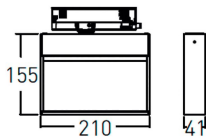

Pictograms	    
	    

Dimensions

Product dimensions (mm) 210x206x41mm

Scheme

Product

Real power (W)	28
-----------------------	-----------

Real luminous flux (Lm)	2400
--------------------------------	-------------