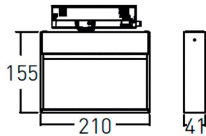

### Wall washer

Lavov tracklight from the family Wall washer with a power of 28W and a wall washer optics. With a real lumen output of 2400lm and a luminous efficiency of 85.72lm/W. Made in die cast aluminum and finished in White colour. ON-OFF driver. CCT 4000K. CRI>90.

### Dimensions

**Product dimensions (mm)** 210x206x41mm

### Product

<b>Real power (W)</b>	<b>28</b>
<b>Real luminous flux (Lm)</b>	<b>2400</b>
<b>Luminous efficiency (Lm/W)</b>	<b>85.72</b>
<b>Beam angle (°)</b>	<b>wall washer</b>
<b>Life time (h)</b>	<b>50000h L80B10</b>
<b>IP</b>	<b>20</b>
<b>Electrical class insulation</b>	<b>Class I</b>
<b>Operating temperature</b>	<b>-20 +35</b>
<b>Colour</b>	<b>White</b>
<b>Control gear included</b>	<b>YES</b>
<b>Control gear</b>	<b>ON-OFF</b>
<b>Light source</b>	<b>LED</b>
<b>Type of LED</b>	<b>SMD</b>
<b>Colour temperature (K)</b>	<b>4000</b>
<b>Colour consistency (SDCM)</b>	<b>SDCM&lt;3</b>
<b>CRI</b>	<b>90</b>