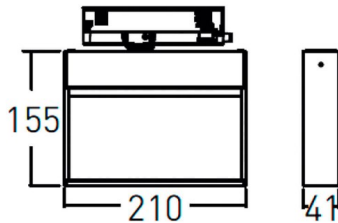

Wall washer

Lavov tracklight from the family Wall washer with a power of 28W and a wall washer optics. With a real lumen output of 2400lm and a luminous efficiency of 85.72lm/W. Made in die cast aluminum and finished in White colour. ON-OFF driver. CCT 4000K. CRI>90.

Item code	86.T020.1451.01
Product type	Indoor
Category	Tracklights
Family	Wall washer

Pictograms

Dimensions

Product dimensions (mm) 210x206x41mm

Scheme

Photometry

Product	
Real power (W)	28
Real luminous flux (Lm)	2400
Luminous efficiency (Lm/W)	85.72
Beam angle (°)	wall washer
Life time (h)	50000h L80B10
IP	20
Electrical class insulation	Class I
Operating temperature	-20 +35
Colour	White
Control gear included	YES
Control gear	ON-OFF
Light source	LED
Type of LED	SMD
Colour temperature (K)	4000
Colour consistency (SDCM)	SDCM<3
CRI	90