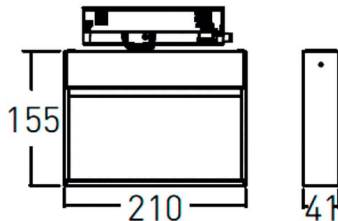

Wall washer

Lavov tracklight from the family Wall washer with a power of 28W and a wall washer optics. With a real lumen output of 2400lm and a luminous efficiency of 85.72lm/W. Made in die cast aluminum and finished in White colour. ON-OFF driver. CCT 4000K. CRI>90.

Item code	86.T020.1451.01
Product type	Indoor
Category	Tracklights
Family	Wall washer

Pictograms

Dimensions

Product dimensions (mm) **210x206x41mm**

Scheme

Photometry

Product	
Real power (W)	28
Real luminous flux (Lm)	2400
Luminous efficiency (Lm/W)	85.72
Beam angle (°)	wall washer
Life time (h)	50000h L80B10
IP	20
Electrical class insulation	Class I
Operating temperature	-20 +35
Colour	White
Control gear included	YES
Control gear	ON-OFF
Light source	LED
Type of LED	SMD
Colour temperature (K)	4000
Colour consistency (SDCM)	SDCM3
CRI	90