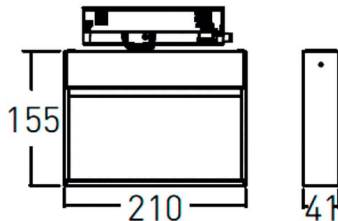

Wall washer

Lavov tracklight from the family Wall washer with a power of 28W and a wall washer optics. With a real lumen output of 2400lm and a luminous efficiency of 85.72lm/W. Made in die cast aluminum and finished in White colour. ON-OFF driver. CCT 4000K. CRI>90.

Item code	86.T020.1451.01
Product type	Indoor
Category	Tracklights
Family	Wall washer

Pictograms

Dimensions

Product dimensions (mm) 210x206x41mm

Scheme

Photometry

Product	
Real power (W)	28
Real luminous flux (Lm)	2400
Luminous efficiency (Lm/W)	85.72
Beam angle (º)	wall washer
Life time (h)	50000h L80B10
IP	20
Electrical class insulation	Class I
Operating temperature	-20 +35
Colour	White
Control gear included	YES
Control gear	ON-OFF
Light source	LED
Type of LED	SMD
Colour temperature (K)	4000
Colour consistency (SDCM)	SDCM<3
CRI	90