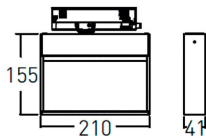

Scheme

Product

Real power (W)	28

Real luminous flux (Lm)	2400

Luminous efficiency (Lm/W)	85.72

Beam angle (°)	wall washer

Life time (h)	50000h L80B10

IP	20

Electrical class insulation	Class I

Operating temperature	-20 +35

Colour	White

Control gear included	YES

Control gear	ON-OFF

Light source	LED

Type of LED	SMD

Colour temperature (K)	4000

Colour consistency (SDCM)	SDCM<3

CRI	90