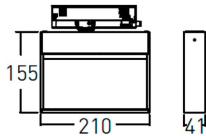

Wall washer

Lavov tracklight from the family Wall washer with a power of 28W and a wall washer optics. With a real lumen output of 2400lm and a luminous efficiency of 85.72lm/W. Made in die cast aluminum and finished in White colour. ON-OFF driver. CCT 4000K. CRI>90.

Item code	86.T020.1451.01
Product type	Indoor
Category	Tracklights
Family	Wall washer
Pictograms	

Dimensions

Product dimensions (mm) 210x206x41mm

Scheme

Product

Real power (W)	28
Real luminous flux (Lm)	2400
Luminous efficiency (Lm/W)	85.72
Beam angle (°)	wall washer
Life time (h)	50000h L80B10
IP	20
Electrical class insulation	Class I
Operating temperature	-20 +35
Colour	White
Control gear included	YES
Control gear	ON-OFF
Light source	LED
Type of LED	SMD
Colour temperature (K)	4000
Colour consistency (SDCM)	SDCM<3
CRI	90