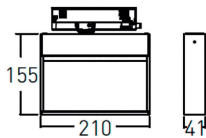

Wall washer

Lavov tracklight from the family Wall washer with a power of 28W and a wall washer optics. With a real lumen output of 2400lm and a luminous efficiency of 85.72lm/W. Made in die cast aluminum and finished in Black colour. ON-OFF driver. CCT 4000K. CRI>90.

Item code	86.T020.1451.02
Product type	Indoor
Category	Tracklights
Family	Wall washer
Pictograms	

Dimensions

Product dimensions (mm) 210x206x41mm

Scheme

Product

Real power (W)	28
Real luminous flux (Lm)	2400
Luminous efficiency (Lm/W)	85.72
Beam angle (°)	wall washer
Life time (h)	50000h L80B10
IP	20
Electrical class insulation	Class I
Operating temperature	-20 +35
Colour	Black
Control gear included	YES
Control gear	ON-OFF
Light source	LED
Type of LED	SMD
Colour temperature (K)	4000
Colour consistency (SDCM)	SDCM<3
CRI	90