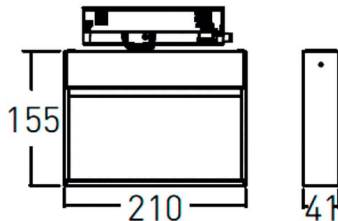

### Wall washer

Lavov tracklight from the family Wall washer with a power of 28W and a wall washer optics. With a real lumen output of 2400lm and a luminous efficiency of 85.72lm/W. Made in die cast aluminum and finished in Black colour. ON-OFF driver. CCT 4000K. CRI>90.

### Dimensions

Product dimensions (mm) 210x206x41mm

### Photometry

Product	
Real power (W)	28
Real luminous flux (Lm)	2400
Luminous efficiency (Lm/W)	85.72
Beam angle (°)	wall washer
Life time (h)	50000h L80B10
IP	20
Electrical class insulation	Class I
Operating temperature	-20 +35
Colour	Black
Control gear included	YES
Control gear	ON-OFF
Light source	LED
Type of LED	SMD
Colour temperature (K)	4000
Colour consistency (SDCM)	SDCM3
CRI	90