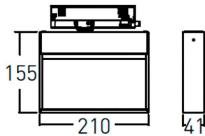

Wall washer

Lavov tracklight from the family Wall washer with a power of 28W and a wall washer optics. With a real lumen output of 2400lm and a luminous efficiency of 85.72lm/W. Made in die cast aluminum and finished in Black colour. ON-OFF driver. CCT 4000K. CRI>90.

Item code	86.T020.1451.02
Product type	Indoor
Category	Tracklights
Family	Wall washer
Pictograms	

Dimensions

Product dimensions (mm) 210x206x41mm

Scheme

Product

Real power (W)	28
Real luminous flux (Lm)	2400
Luminous efficiency (Lm/W)	85.72
Beam angle (°)	wall washer
Life time (h)	50000h L80B10
IP	20
Electrical class insulation	Class I
Operating temperature	-20 +35
Colour	Black
Control gear included	YES
Control gear	ON-OFF
Light source	LED
Type of LED	SMD
Colour temperature (K)	4000
Colour consistency (SDCM)	SDCM<3
CRI	90