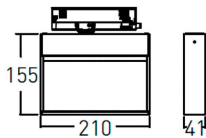

Item code 86.T020.1453.01

Product type Indoor

Category Tracklights

Family Wall washer

Pictograms

Dimensions

Product dimensions (mm) 210x206x41mm

Scheme

Product

Real power (W) 28

Real luminous flux (Lm) 2400

Luminous efficiency (Lm/W) 85.72

Beam angle (°) wall washer

Life time (h) 50000h L80B10

IP 20

Electrical class insulation Class I