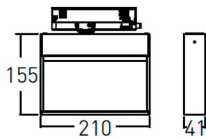

### Wall washer

Lavov tracklight from the family Wall washer with a power of 28W and a wall washer optics. With a real lumen output of 2400lm and a luminous efficiency of 85.72lm/W. Made in die cast aluminum and finished in White colour. DALI driver. CCT 4000K. CRI>90.

### Dimensions

**Product dimensions (mm)** 210x206x41mm

### Product

<b>Real power (W)</b>	<b>28</b>
<b>Real luminous flux (Lm)</b>	<b>2400</b>
<b>Luminous efficiency (Lm/W)</b>	<b>85.72</b>
<b>Beam angle (°)</b>	<b>wall washer</b>
<b>Life time (h)</b>	<b>50000h L80B10</b>
<b>IP</b>	<b>20</b>
<b>Electrical class insulation</b>	<b>Class I</b>
<b>Operating temperature</b>	<b>-20 +35</b>
<b>Colour</b>	<b>White</b>
<b>Control gear included</b>	<b>YES</b>
<b>Control gear</b>	<b>DALI</b>
<b>Light source</b>	<b>LED</b>
<b>Type of LED</b>	<b>SMD</b>
<b>Colour temperature (K)</b>	<b>4000</b>
<b>Colour consistency (SDCM)</b>	<b>SDCM&lt;3</b>
<b>CRI</b>	<b>90</b>