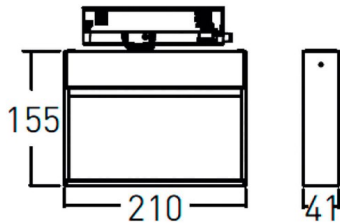

Wall washer

Lavov tracklight from the family Wall washer with a power of 28W and a wall washer optics. With a real lumen output of 2400lm and a luminous efficiency of 85.72lm/W. Made in die cast aluminum and finished in White colour. DALI driver. CCT 4000K. CRI>90.

Dimensions	
Product dimensions (mm)	210x206x41mm

Scheme

Photometry

Item code	86.T020.1453.01
Product type	Indoor
Category	Tracklights
Family	Wall washer

Pictograms

Product	
Real power (W)	28
Real luminous flux (Lm)	2400
Luminous efficiency (Lm/W)	85.72
Beam angle (°)	wall washer
Life time (h)	50000h L80B10
IP	20
Electrical class insulation	Class I
Operating temperature	-20 +35
Colour	White
Control gear included	YES
Control gear	DALI
Light source	LED
Type of LED	SMD
Colour temperature (K)	4000
Colour consistency (SDCM)	SDCM3
CRI	90