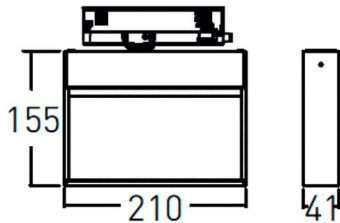

Wall washer

Lavov tracklight from the family Wall washer with a power of 28W and a wall washer optics. With a real lumen output of 2400lm and a luminous efficiency of 85.72lm/W. Made in die cast aluminum and finished in Black colour. DALI driver. CCT 4000K. CRI>90.

Dimensions

Product dimensions (mm) 210x206x41mm

Scheme

Photometry

Item code	86.T020.1453.02
Product type	Indoor
Category	Tracklights
Family	Wall washer
Pictograms	
Product	
Real power (W)	28
Real luminous flux (Lm)	2400
Luminous efficiency (Lm/W)	85.72
Beam angle (°)	wall washer
Life time (h)	50000h L80B10
IP	20
Electrical class insulation	Class I
Operating temperature	-20 +35
Colour	Black
Control gear included	YES
Control gear	DALI
Light source	LED
Type of LED	SMD
Colour temperature (K)	4000
Colour consistency (SDCM)	SDCM3
CRI	90