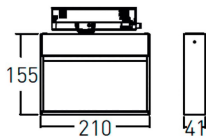

Wall washer

Lavov tracklight from the family Wall washer with a power of 28W and a wall washer optics. With a real lumen output of 2400lm and a luminous efficiency of 85.72lm/W. Made in die cast aluminum and finished in Black colour. DALI driver. CCT 4000K. CRI>90.

Item code	86.T020.1453.02
Product type	Indoor
Category	Tracklights
Family	Wall washer
Pictograms	

Dimensions

Product dimensions (mm) 210x206x41mm

Scheme

Product

Real power (W)	28
Real luminous flux (Lm)	2400
Luminous efficiency (Lm/W)	85.72
Beam angle (°)	wall washer
Life time (h)	50000h L80B10
IP	20
Electrical class insulation	Class I
Operating temperature	-20 +35
Colour	Black
Control gear included	YES
Control gear	DALI
Light source	LED
Type of LED	SMD
Colour temperature (K)	4000
Colour consistency (SDCM)	SDCM<3
CRI	90