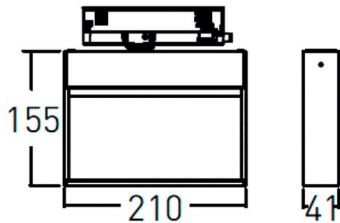

### Wall washer

Lavov tracklight from the family Wall washer with a power of 28W and a wall washer optics. With a real lumen output of 2400lm and a luminous efficiency of 85.72lm/W. Made in die cast aluminum and finished in Black colour. DALI driver. CCT 4000K. CRI>90.

### Dimensions

**Product dimensions (mm)**      **210x206x41mm**

### Photometry

<b>Product</b>	
<b>Real power (W)</b>	<b>28</b>
<b>Real luminous flux (Lm)</b>	<b>2400</b>
<b>Luminous efficiency (Lm/W)</b>	<b>85.72</b>
<b>Beam angle (°)</b>	<b>wall washer</b>
<b>Life time (h)</b>	<b>50000h L80B10</b>
<b>IP</b>	<b>20</b>
<b>Electrical class insulation</b>	<b>Class I</b>
<b>Operating temperature</b>	<b>-20 +35</b>
<b>Colour</b>	<b>Black</b>
<b>Control gear included</b>	<b>YES</b>
<b>Control gear</b>	<b>DALI</b>
<b>Light source</b>	<b>LED</b>
<b>Type of LED</b>	<b>SMD</b>
<b>Colour temperature (K)</b>	<b>4000</b>
<b>Colour consistency (SDCM)</b>	<b>SDCM&lt;3</b>
<b>CRI</b>	<b>90</b>