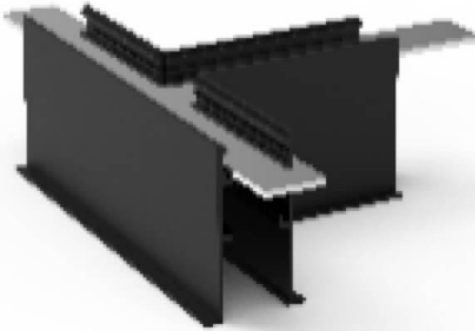

Magnetic track accesories

Lavov accesory T connector for track 3 from the family Magnetic track accesories and finished in black color.

Item code	86.TL01.0026.02
Product type	Indoor
Category	Tracklights
Family	Magnetic Track
Subfamily	Magnetic track accesories
Pictograms	

Product	
Colour	black