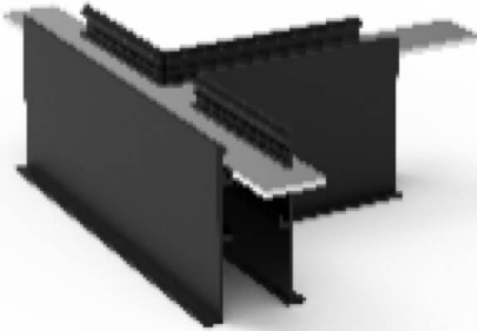

Magnetic track accesories

Lavov accesory T connector for track 3 from the family Magnetic track accesories and finished in black color.

Item code	86.TL01.0026.02
Product type	Indoor
Category	Tracklights
Family	Magnetic Track
Subfamily	Magnetic track accesories
Pictograms	

Product	
Colour	black
