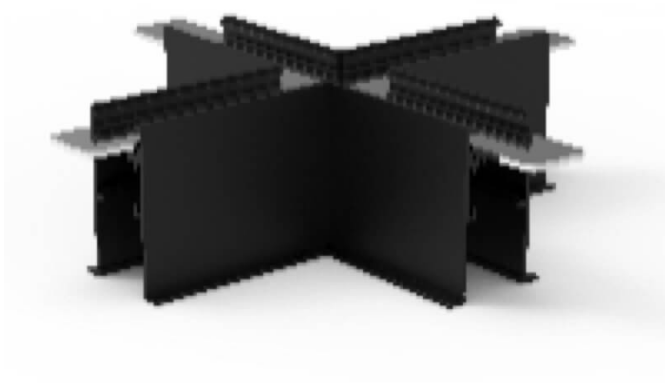

Magnetic track accesories

Lavov accesory X connector for track 3 from the family Magnetic track accesories and finished in white color.

Item code	86.TL01.0027.01
Product type	Indoor
Category	Tracklights
Family	Magnetic Track
Subfamily	Magnetic track accesories
Pictograms	

Product	
Colour	white