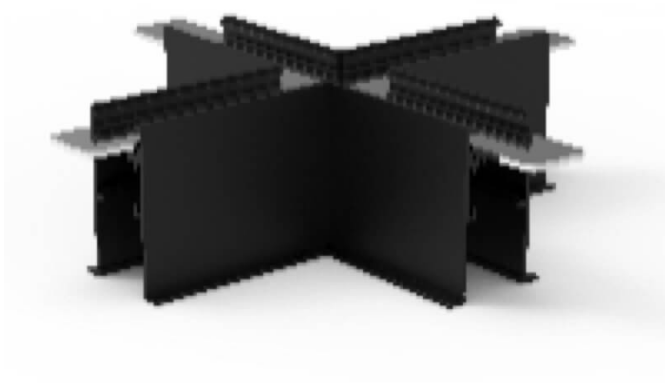

---

**Magnetic track accesories**

---

Lavov accesory X connector for track 3 from the family Magnetic track accesories and finished in black color.

---

<b>Item code</b>	<b>86.TL01.0027.02</b>
<b>Product type</b>	<b>Indoor</b>
<b>Category</b>	<b>Tracklights</b>
<b>Family</b>	<b>Magnetic Track</b>
<b>Subfamily</b>	<b>Magnetic track accesories</b>
<b>Pictograms</b>	

---

---

<b>Product</b>	
<b>Colour</b>	<b>black</b>

---