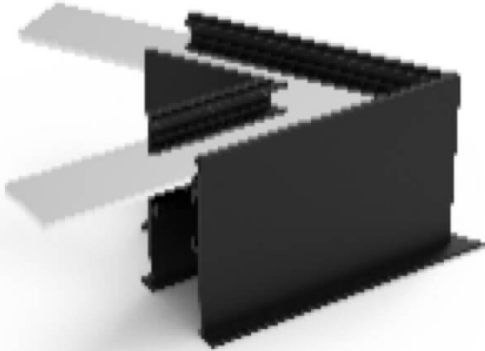

---

**Magnetic track accesories**

---

Lavov accesory Connector for track 3 from the family Magnetic track accesories and finished in white color.

---

<b>Item code</b>	<b>86.TL01.0028.01</b>
<b>Product type</b>	<b>Indoor</b>
<b>Category</b>	<b>Tracklights</b>
<b>Family</b>	<b>Magnetic Track</b>
<b>Subfamily</b>	<b>Magnetic track accesories</b>
<b>Pictograms</b>	

---

<b>Product</b>	
<b>Colour</b>	<b>white</b>