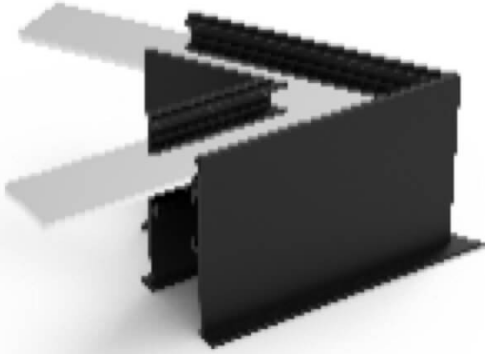

---

**Magnetic track accesories**

---

Lavov accesory Connector for track 3 from the family Magnetic track accesories and finished in black color.

---

<b>Item code</b>	<b>86.TL01.0028.02</b>
<b>Product type</b>	<b>Indoor</b>
<b>Category</b>	<b>Tracklights</b>
<b>Family</b>	<b>Magnetic Track</b>
<b>Subfamily</b>	<b>Magnetic track accesories</b>
<b>Pictograms</b>	

---

---

<b>Product</b>	
<b>Colour</b>	<b>black</b>

---