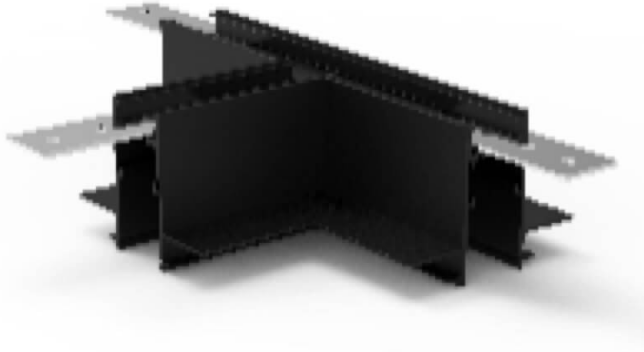

---

**Magnetic track accesories**

---

Lavov accesory T connector form track 4from the family  
Magnetic track accesories and finished in white color.

---

<b>Item code</b>	<b>86.TL01.0032.01</b>
<b>Product type</b>	<b>Indoor</b>
<b>Category</b>	<b>Tracklights</b>
<b>Family</b>	<b>Magnetic Track</b>
<b>Subfamily</b>	<b>Magnetic track accesories</b>
<b>Pictograms</b>	