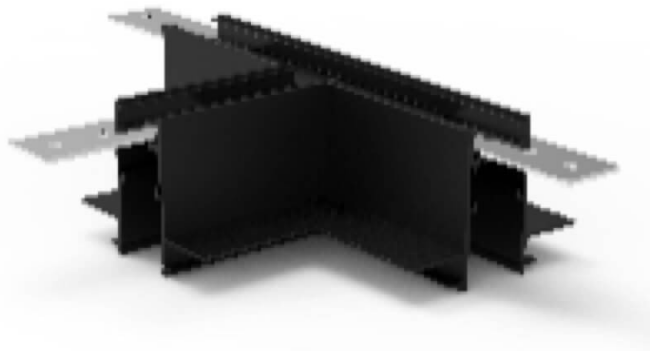

Magnetic track accesories

Lavov accesory T connector form track 4from the family
Magnetic track accesories and finished in black color.

Item code	86.TL01.0032.02
Product type	Indoor
Category	Tracklights
Family	Magnetic Track
Subfamily	Magnetic track accesories
Pictograms	

Product	
Colour	black
