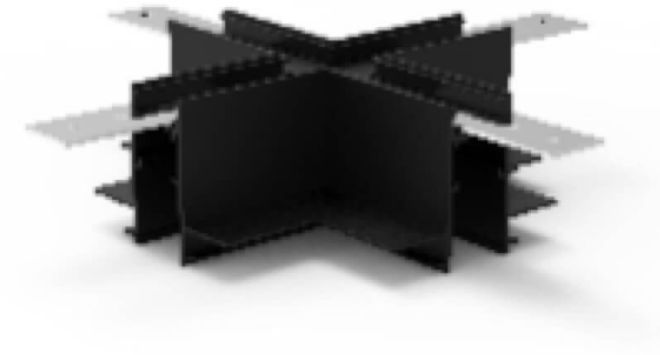

---

**Magnetic track accessories**

---

Lavov accessory X connector for track 4 from the family Magnetic track accessories and finished in white color.

---

<b>Item code</b>	<b>86.TL01.0033.01</b>
<b>Product type</b>	<b>Indoor</b>
<b>Category</b>	<b>Tracklights</b>
<b>Family</b>	<b>Magnetic Track</b>
<b>Subfamily</b>	<b>Magnetic track accesories</b>
<b>Pictograms</b>	