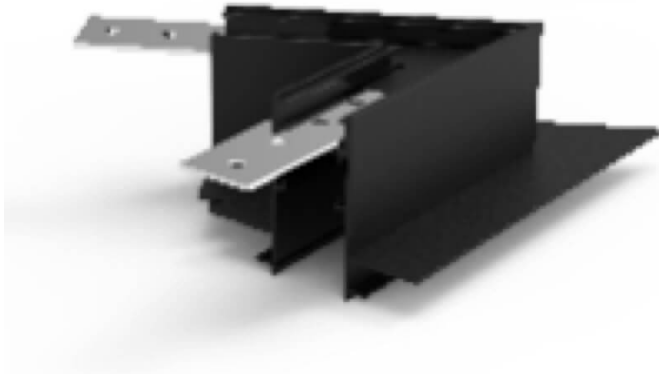

Magnetic track accesories

Lavov accesory Connector for track 4 from the family Magnetic track accesories and finished in white color.

Item code	86.TL01.0034.01
Product type	Indoor
Category	Tracklights
Family	Magnetic Track
Subfamily	Magnetic track accesories
Pictograms	

Product	
Colour	white