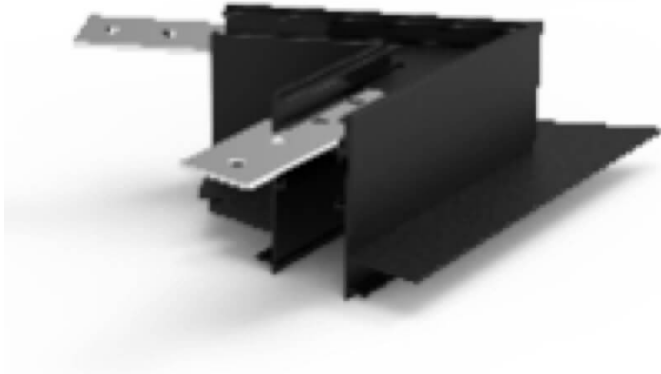

Magnetic track accesories

Lavov accesory Connector for track 4 from the family Magnetic track accesories and finished in white color.

Item code	86.TL01.0034.01
Product type	Indoor
Category	Tracklights
Family	Magnetic Track
Subfamily	Magnetic track accesories