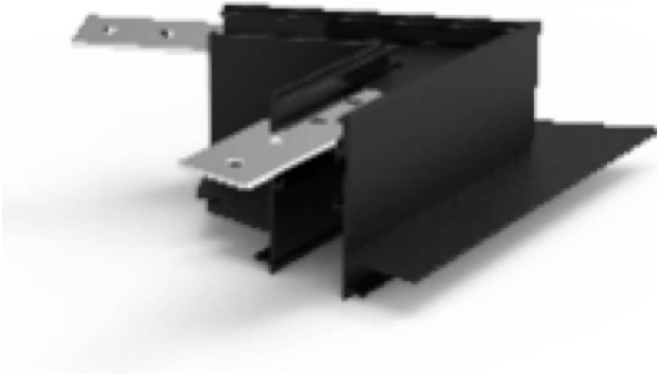

---

**Magnetic track accesories**

---

Lavov accesory Connector for track 4 from the family Magnetic track accesories and finished in black color.

---

<b>Item code</b>	<b>86.TL01.0034.02</b>
<b>Product type</b>	<b>Indoor</b>
<b>Category</b>	<b>Tracklights</b>
<b>Family</b>	<b>Magnetic Track</b>
<b>Subfamily</b>	<b>Magnetic track accesories</b>
<b>Pictograms</b>	