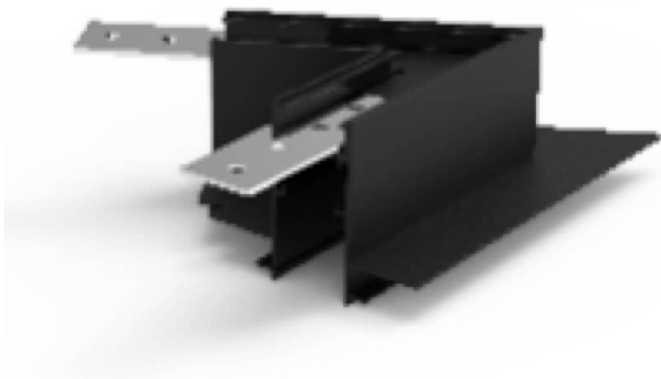

Magnetic track accesories

Lavov accesory Connector for track 4 from the family Magnetic track accesories and finished in black color.

Item code	86.TL01.0034.02
Product type	Indoor
Category	Tracklights
Family	Magnetic Track
Subfamily	Magnetic track accesories
Pictograms	

Product	
Colour	black
