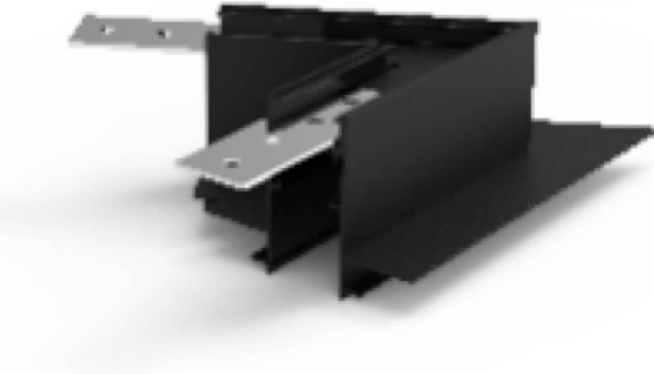

Magnetic track accesories

Lavov accesory Connector for track 4 from the family Magnetic track accesories and finished in black color.

Item code	86.TL01.0034.02
Product type	Indoor
Category	Tracklights
Family	Magnetic Track
Subfamily	Magnetic track accesories

Pictograms

Product	
Colour	black
