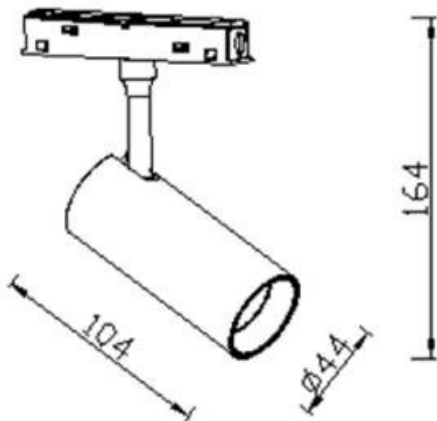

Tube tracklight D45 H100

Lavov tracklight from the family Tube tracklight D45 H100 with a power of 10W and a beam angle of 15°. With a real lumen output of 1000lm and an efficiency of 100lm/W. Made in Die cast aluminium and finished in white color. ON-OFF, No-dim.

Item code	86.TL01.8311.01
Product type	Indoor
Category	Tracklights
Family	Magnetic Track
Subfamily	Tube tracklight D45 H100
Pictograms	

Scheme

Product	
Real power (W)	10
Real luminous flux (Lm)	1000lm
Luminous efficiency (Lm/W)	100
Beam angle (°)	15°
Colour	white
Chip Brand	EPISTAR
Control gear included	YES
Control gear	ON-OFF, No-dim
Light source	LED
Type of LED	SMD
Average life time (h)	50000hrs L80 B10
Colour temperature (K)	3000
Colour consistency (SDCM)	SDCM3
CRI	90