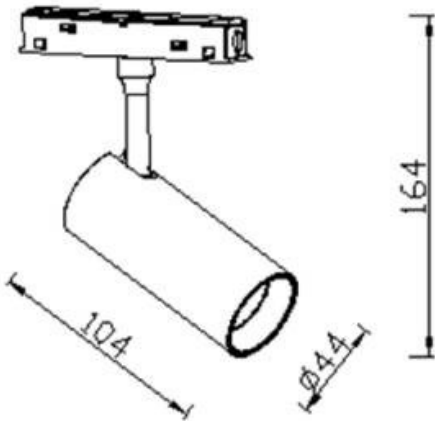

Tube tracklight D45 H100

Lavov tracklight from the family Tube tracklight D45 H100 with a power of 10W and a beam angle of 15°. With a real lumen output of 1000lm and an efficiency of 100lm/W. Made in Die cast aluminium and finished in white color. ON-OFF, No-dim.

Scheme

Item code	86.TL01.8311.01
Product type	Indoor
Category	Tracklights
Family	Magnetic Track
Subfamily	Tube tracklight D45 H100
Pictograms	

Product	
Real power (W)	10
Real luminous flux (Lm)	1000lm
Luminous efficiency (Lm/W)	100
Beam angle (º)	15°
Colour	white
Chip Brand	EPISTAR
Control gear included	YES
Control gear	ON-OFF, No-dim
Average life time (h)	50000hrs L80 B10
Colour temperature (K)	3000
Colour consistency (SDCM)	SDCM<3
CRI	90