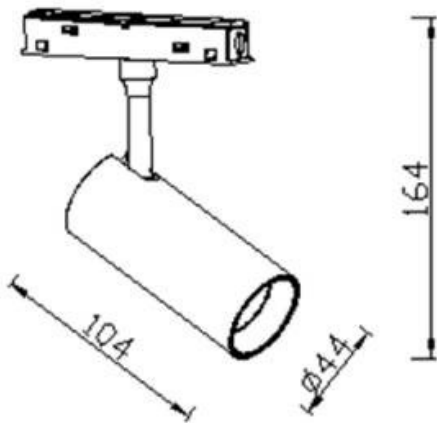

Tube tracklight D45 H100

Lavov tracklight from the family Tube tracklight D45 H100 with a power of 10W and a beam angle of 15°. With a real lumen output of 1000lm and an efficiency of 100lm/W. Made in Die cast aluminium and finished in black color. ON-OFF, No-dim.

Item code	86.TL01.8311.02
Product type	Indoor
Category	Tracklights
Family	Magnetic Track
Subfamily	Tube tracklight D45 H100
Pictograms	

Scheme

Product	
Real power (W)	10
Real luminous flux (Lm)	1000lm
Luminous efficiency (Lm/W)	100
Beam angle (°)	15°
Colour	black
Chip Brand	EPISTAR
Control gear included	YES
Control gear	ON-OFF, No-dim
Average life time (h)	50000hrs L80 B10
Colour temperature (K)	3000
Colour consistency (SDCM)	SDCM<3
CRI	90