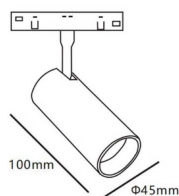

Tube tracklight D45 H100

Lavov tracklight from the family Tube tracklight D45 H100 with a power of 10W and a beam angle of 15°. With a real lumen output of 1000lm and an efficiency of 100lm/W. Made in Die cast aluminium and finished in black color. ON-OFF, No-dim.

Item code	86.TL01.8311.02
Product type	Indoor
Category	Tracklights
Family	Magnetic Track
Subfamily	Tube tracklight D45 H100
Pictograms	

Scheme

Product	
Real power (W)	10
Real luminous flux (Lm)	1000lm
Luminous efficiency (Lm/W)	100
Beam angle (°)	15°
Colour	black
Chip Brand	EPISTAR
Control gear included	YES
Control gear	ON-OFF, No-dim
Average life time (h)	50000hrs L80 B10
Colour temperature (K)	3000
Colour consistency (SDCM)	SDCM<3
CRI	90