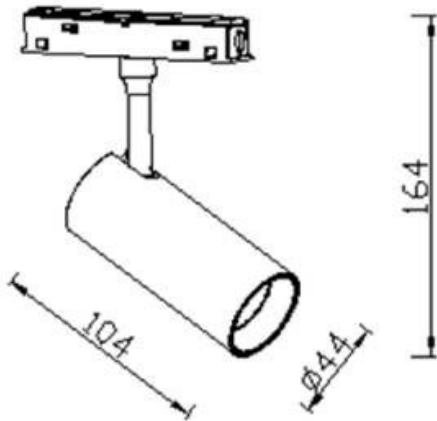

### Tube tracklight D45 H100

Lavov tracklight from the family Tube tracklight D45 H100 with a power of 10W and a beam angle of 24°. With a real lumen output of 1000lm and an efficiency of 100lm/W. Made in Die cast aluminium and finished in white color. ON-OFF, No-dim.

Item code	86.TL01.8321.01
Product type	Indoor
Category	Tracklights
Family	Magnetic Track
Subfamily	Tube tracklight D45 H100
Pictograms	

### Scheme

Product	
Real power (W)	10
Real luminous flux (Lm)	1000lm
Luminous efficiency (Lm/W)	100
Beam angle (°)	24°
Colour	white
Chip Brand	EPISTAR
Control gear included	YES
Control gear	ON-OFF, No-dim
Light source	LED
Type of LED	SMD
Average life time (h)	50000hrs L80 B10
Colour temperature (K)	3000
Colour consistency (SDCM)	SDCM3
CRI	90