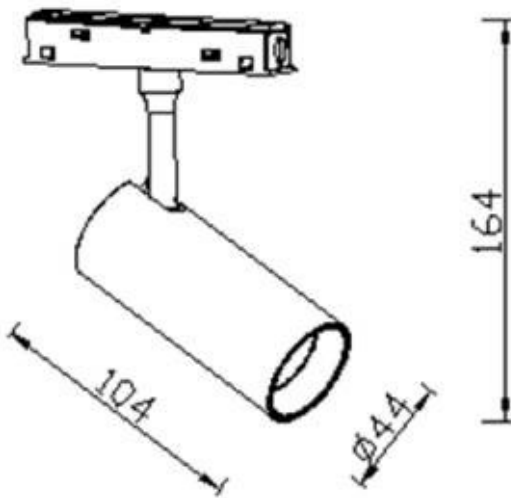

Tube tracklight D45 H100

Lavov tracklight from the family Tube tracklight D45 H100 with a power of 10W and a beam angle of 24°. With a real lumen output of 1000lm and an efficiency of 100lm/W. Made in Die cast aluminium and finished in white color. ON-OFF, No-dim.

Item code	86.TL01.8321.01
Product type	Indoor
Category	Tracklights
Family	Magnetic Track
Subfamily	Tube tracklight D45 H100
Pictograms	

Scheme

Product	
Real power (W)	10
Real luminous flux (Lm)	1000lm
Luminous efficiency (Lm/W)	100
Beam angle (°)	24°
Colour	white
Chip Brand	EPISTAR
Control gear included	YES
Control gear	ON-OFF, No-dim
Average life time (h)	50000hrs L80 B10
Colour temperature (K)	3000
Colour consistency (SDCM)	SDCM<3
CRI	90