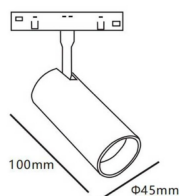

Tube tracklight D45 H100

Lavov tracklight from the family Tube tracklight D45 H100 with a power of 10W and a beam angle of 24°. With a real lumen output of 1000lm and an efficiency of 100lm/W. Made in Die cast aluminium and finished in white color. ON-OFF, No-dim.

Item code	86.TL01.8321.01
Product type	Indoor
Category	Tracklights
Family	Magnetic Track
Subfamily	Tube tracklight D45 H100
Pictograms	

Scheme

Product	
Real power (W)	10
Real luminous flux (Lm)	1000lm
Luminous efficiency (Lm/W)	100
Beam angle (°)	24°
Colour	white
Chip Brand	EPISTAR
Control gear included	YES
Control gear	ON-OFF, No-dim
Average life time (h)	50000hrs L80 B10
Colour temperature (K)	3000
Colour consistency (SDCM)	SDCM<3
CRI	90