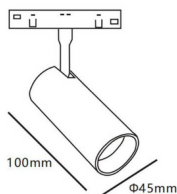

Tube tracklight D45 H100

Lavov tracklight from the family Tube tracklight D45 H100 with a power of 10W and a beam angle of 24°. With a real lumen output of 1000lm and an efficiency of 100lm/W. Made in Die cast aluminium and finished in black color. ON-OFF, No-dim.

Item code	86.TL01.8321.02
Product type	Indoor
Category	Tracklights
Family	Magnetic Track
Subfamily	Tube tracklight D45 H100
Pictograms	

Scheme

Product	
Real power (W)	10
Real luminous flux (Lm)	1000lm
Luminous efficiency (Lm/W)	100
Beam angle (°)	24°
Colour	black
Chip Brand	EPISTAR
Control gear included	YES
Control gear	ON-OFF, No-dim
Average life time (h)	50000hrs L80 B10
Colour temperature (K)	3000
Colour consistency (SDCM)	SDCM<3
CRI	90