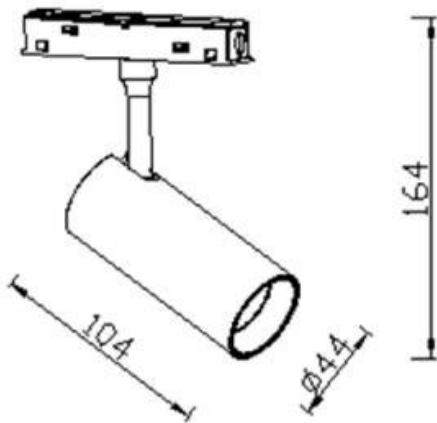

Tube tracklight D45 H100

Lavov tracklight from the family Tube tracklight D45 H100 with a power of 10W and a beam angle of 24°. With a real lumen output of 1000lm and an efficiency of 100lm/W. Made in Die cast aluminium and finished in black color. ON-OFF, No-dim.

Item code	86.TL01.8321.02
Product type	Indoor
Category	Tracklights
Family	Magnetic Track
Subfamily	Tube tracklight D45 H100
Pictograms	

Scheme

Product	
Real power (W)	10
Real luminous flux (Lm)	1000lm
Luminous efficiency (Lm/W)	100
Beam angle (º)	24°
Colour	black
Chip Brand	EPISTAR
Control gear included	YES
Control gear	ON-OFF, No-dim
Average life time (h)	50000hrs L80 B10
Colour temperature (K)	3000
Colour consistency (SDCM)	SDCM<3
CRI	90