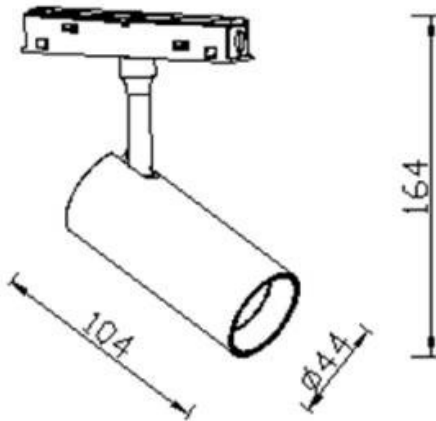

### Tube tracklight D45 H100

Lavov tracklight from the family Tube tracklight D45 H100 with a power of 10W and a beam angle of 24°. With a real lumen output of 1000lm and an efficiency of 100lm/W. Made in Die cast aluminium and finished in black color. ON-OFF, No-dim.

Item code	86.TL01.8321.02
Product type	Indoor
Category	Tracklights
Family	Magnetic Track
Subfamily	Tube tracklight D45 H100
Pictograms	

### Scheme

Product	
Real power (W)	10
Real luminous flux (Lm)	1000lm
Luminous efficiency (Lm/W)	100
Beam angle (°)	24°
Colour	black
Chip Brand	EPISTAR
Control gear included	YES
Control gear	ON-OFF, No-dim
Light source	LED
Type of LED	SMD
Average life time (h)	50000hrs L80 B10
Colour temperature (K)	3000
Colour consistency (SDCM)	SDCM3
CRI	90