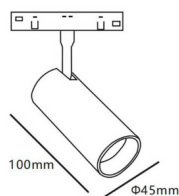

Tube tracklight D45 H100

Lavov tracklight from the family Tube tracklight D45 H100 with a power of 10W and a beam angle of 36°. With a real lumen output of 1000lm and an efficiency of 100lm/W. Made in Die cast aluminium and finished in white color. ON-OFF, No-dim.

Item code	86.TL01.8331.01
Product type	Indoor
Category	Tracklights
Family	Magnetic Track
Subfamily	Tube tracklight D45 H100
Pictograms	

Scheme

Product	
Real power (W)	10
Real luminous flux (Lm)	1000lm
Luminous efficiency (Lm/W)	100
Beam angle (°)	36°
Colour	white
Chip Brand	EPISTAR
Control gear included	YES
Control gear	ON-OFF, No-dim
Average life time (h)	50000hrs L80 B10
Colour temperature (K)	3000
Colour consistency (SDCM)	SDCM<3
CRI	90