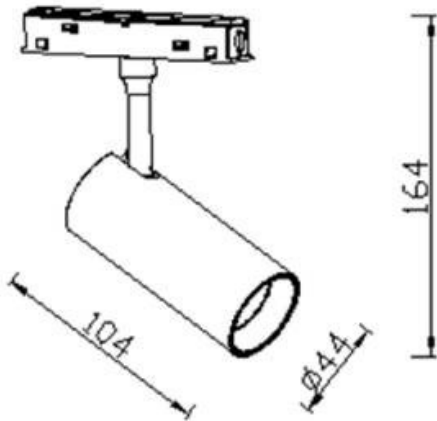

### Tube tracklight D45 H100

Lavov tracklight from the family Tube tracklight D45 H100 with a power of 10W and a beam angle of 36°. With a real lumen output of 1000lm and an efficiency of 100lm/W. Made in Die cast aluminium and finished in white color. ON-OFF, No-dim.

### Scheme

Item code	86.TL01.8331.01
Product type	Indoor
Category	Tracklights
Family	Magnetic Track
Subfamily	Tube tracklight D45 H100
Pictograms	

Product	
Real power (W)	10
Real luminous flux (Lm)	1000lm
Luminous efficiency (Lm/W)	100
Beam angle (°)	36°
Colour	white
Chip Brand	EPISTAR
Control gear included	YES
Control gear	ON-OFF, No-dim
Light source	LED
Type of LED	SMD
Average life time (h)	50000hrs L80 B10
Colour temperature (K)	3000
Colour consistency (SDCM)	SDCM3
CRI	90