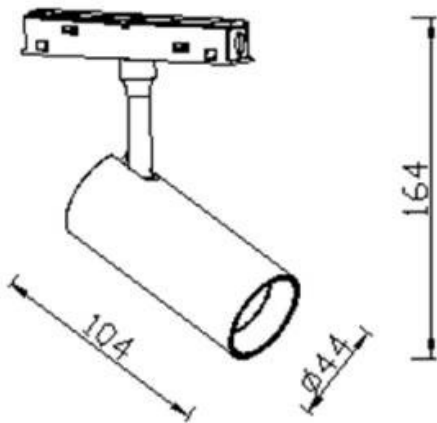

Tube tracklight D45 H100

Lavov tracklight from the family Tube tracklight D45 H100 with a power of 10W and a beam angle of 36°. With a real lumen output of 1000lm and an efficiency of 100lm/W. Made in Die cast aluminium and finished in white color. ON-OFF, No-dim.

Scheme

Item code	86.TL01.8331.01
Product type	Indoor
Category	Tracklights
Family	Magnetic Track
Subfamily	Tube tracklight D45 H100
Pictograms	

Product	
Real power (W)	10
Real luminous flux (Lm)	1000lm
Luminous efficiency (Lm/W)	100
Beam angle (º)	36°
Colour	white
Chip Brand	EPISTAR
Control gear included	YES
Control gear	ON-OFF, No-dim
Average life time (h)	50000hrs L80 B10
Colour temperature (K)	3000
Colour consistency (SDCM)	SDCM<3
CRI	90