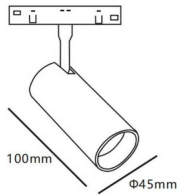

Tube tracklight D45 H100

Lavov tracklight from the family Tube tracklight D45 H100 with a power of 10W and a beam angle of 36°. With a real lumen output of 1000lm and an efficiency of 100lm/W. Made in Die cast aluminium and finished in black color. ON-OFF, No-dim.

Item code	86.TL01.8331.02
Product type	Indoor
Category	Tracklights
Family	Magnetic Track
Subfamily	Tube tracklight D45 H100
Pictograms	

Scheme

Product	
Real power (W)	10
Real luminous flux (Lm)	1000lm
Luminous efficiency (Lm/W)	100
Beam angle (°)	36°
Colour	black
Chip Brand	EPISTAR
Control gear included	YES
Control gear	ON-OFF, No-dim
Average life time (h)	50000hrs L80 B10
Colour temperature (K)	3000
Colour consistency (SDCM)	SDCM<3
CRI	90