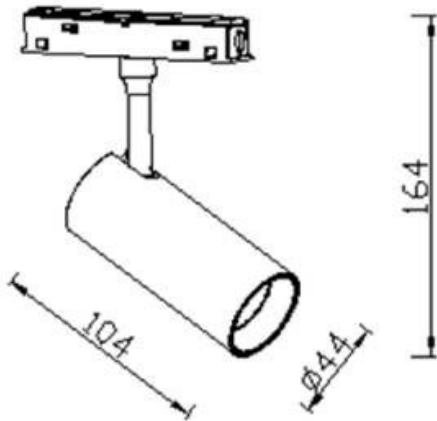

### Tube tracklight D45 H100

Lavov tracklight from the family Tube tracklight D45 H100 with a power of 10W and a beam angle of 36°. With a real lumen output of 1000lm and an efficiency of 100lm/W. Made in Die cast aluminium and finished in black color. ON-OFF, No-dim.

Item code	86.TL01.8331.02
Product type	Indoor
Category	Tracklights
Family	Magnetic Track
Subfamily	Tube tracklight D45 H100
Pictograms	

### Scheme

Product	
Real power (W)	10
Real luminous flux (Lm)	1000lm
Luminous efficiency (Lm/W)	100
Beam angle (&ordm;)	36°
Colour	black
Chip Brand	EPISTAR
Control gear included	YES
Control gear	ON-OFF, No-dim
Average life time (h)	50000hrs L80 B10
Colour temperature (K)	3000
Colour consistency (SDCM)	SDCM<3
CRI	90