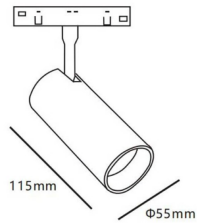

Tube tracklight D55 H115

Lavov tracklight from the family Tube tracklight D55 H115 with a power of 20W and a beam angle of 15°. With a real lumen output of 2000lm and an efficiency of 100lm/W. Made in Die cast aluminium and finished in black color. DALI Tunable White Dim 0.1~100%.

Item code	86.TL01.A310.02
Product type	Indoor
Category	Tracklights
Family	Magnetic Track
Subfamily	Tube tracklight D55 H115

Pictograms

Scheme

Product	
Real power (W)	20
Real luminous flux (Lm)	2000lm
Luminous efficiency (Lm/W)	100
Beam angle (°)	15°
Colour	black
Chip Brand	EPISTAR
Control gear included	YES
Control gear	DALI Tunable White Dim 0.1~100%
Flicker Free	Yes
Average life time (h)	50000hrs L80 B10
Colour temperature (K)	3000
Colour consistency (SDCM)	SDCM<3
CRI	90