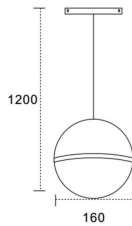

Suspended decorative ball

Lavov tracklight from the family Suspended decorative ball with a power of 15W and a beam angle of 180°. With a real lumen output of 1500lm and an efficiency of 100lm/W. Made in Glass and metal and finished in GOLD color. ON-OFF, No-dim.

Item code	86.TL01.C301.06
Product type	Indoor
Category	Tracklights
Family	Magnetic Track
Subfamily	Suspended decorative ball
Pictograms	

Scheme

Product	
Real power (W)	15
Real luminous flux (Lm)	1500lm
Luminous efficiency (Lm/W)	100
Beam angle (°)	180°
Colour	GOLD
Chip Brand	EPISTAR
Control gear included	YES
Control gear	ON-OFF, No-dim
Average life time (h)	50000hrs L80 B10
Colour temperature (K)	3000
Colour consistency (SDCM)	SDCM<3
CRI	80