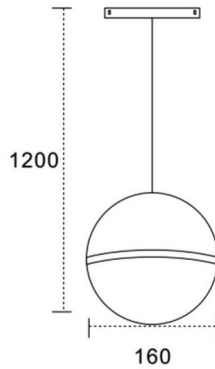

### Suspended decorative ball

Lavov tracklight from the family Suspended decorative ball with a power of 15W and a beam angle of 180°. With a real lumen output of 1500lm and an efficiency of 100lm/W. Made in Glass and metal and finished in GOLD color. ON-OFF, No-dim.

### Scheme

Item code	86.TL01.C301.06
Product type	Indoor
Category	Tracklights
Family	Magnetic Track
Subfamily	Suspended decorative ball
Pictograms	

Product	
Real power (W)	15
Real luminous flux (Lm)	1500lm
Luminous efficiency (Lm/W)	100
Beam angle (&ordm;)	180°
Colour	GOLD
Chip Brand	EPISTAR
Control gear included	YES
Control gear	ON-OFF, No-dim
Average life time (h)	50000hrs L80 B10
Colour temperature (K)	3000
Colour consistency (SDCM)	SDCM<3
CRI	80