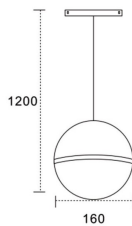

Suspended decorative ball

Lavov tracklight from the family Suspended decorative ball with a power of 15W and a beam angle of 180°. With a real lumen output of 1500lm and an efficiency of 100lm/W. Made in Glass and metal and finished in GOLD color. ON-OFF, No-dim.

Item code	86.TL01.C301.06
Product type	Indoor
Category	Tracklights
Family	Magnetic Track
Subfamily	Suspended decorative ball
Pictograms	

Scheme

Product	
Real power (W)	15
Real luminous flux (Lm)	1500lm
Luminous efficiency (Lm/W)	100
Beam angle (°)	180°
Colour	GOLD
Chip Brand	EPISTAR
Control gear included	YES
Control gear	ON-OFF, No-dim
Average life time (h)	50000hrs L80 B10
Colour temperature (K)	3000
Colour consistency (SDCM)	SDCM<3
CRI	80