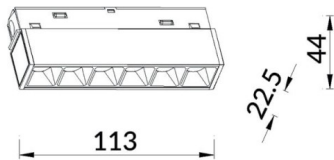

Linear accent tracklight

Lavov tracklight from the family Linear accent tracklight with a power of 6W and a beam angle of 15°. With a real lumen output of 600lm and an efficiency of 100lm/W. Made in Die cast aluminium and finished in white color. ON-OFF .

Scheme

Item code	86.TL01.G311.01
Product type	Indoor
Category	Tracklights
Family	Magnetic Track
Subfamily	Linear accent tracklight
Pictograms	

Product	
Real power (W)	6
Real luminous flux (Lm)	600lm
Luminous efficiency (Lm/W)	100
Beam angle (º)	15°
Colour	white
Chip Brand	OARAM
Control gear included	YES
Control gear	ON-OFF
Average life time (h)	50000hrs L80 B10
Colour temperature (K)	3000
Colour consistency (SDCM)	SDCM<3
CRI	90