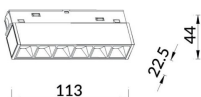

Linear accent tracklight

Lavov tracklight from the family Linear accent tracklight with a power of 6W and a beam angle of 15°. With a real lumen output of 600lm and an efficiency of 100lm/W. Made in Die cast aluminium and finished in white color. ON-OFF .

Item code	86.TL01.G311.01
Product type	Indoor
Category	Tracklights
Family	Magnetic Track
Subfamily	Linear accent tracklight
Pictograms	

Scheme

Product	
Real power (W)	6
Real luminous flux (Lm)	600lm
Luminous efficiency (Lm/W)	100
Beam angle (°)	15°
Colour	white
Chip Brand	OARAM
Control gear included	YES
Control gear	ON-OFF
Average life time (h)	50000hrs L80 B10
Colour temperature (K)	3000
Colour consistency (SDCM)	SDCM<3
CRI	90