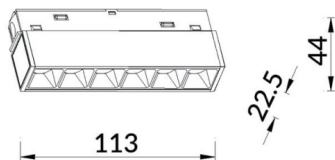

### Linear accent tracklight

Lavov tracklight from the family Linear accent tracklight with a power of 6W and a beam angle of 15°. With a real lumen output of 600lm and an efficiency of 100lm/W. Made in Die cast aluminium and finished in white color. ON-OFF .

### Scheme

Product	
Real power (W)	6
Real luminous flux (Lm)	600lm
Luminous efficiency (Lm/W)	100
Beam angle (°)	15°
Colour	white
Chip Brand	OARAM
Control gear included	YES
Control gear	ON-OFF
Light source	LED
Type of LED	SMD
Average life time (h)	50000hrs L80 B10
Colour temperature (K)	3000
Colour consistency (SDCM)	SDCM3
CRI	90