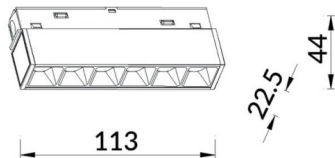

### Linear accent tracklight

Lavov tracklight from the family Linear accent tracklight with a power of 6W and a beam angle of 15°. With a real lumen output of 600lm and an efficiency of 100lm/W. Made in Die cast aluminium and finished in white color. ON-OFF .

### Scheme

Item code	86.TL01.G311.01
Product type	Indoor
Category	Tracklights
Family	Magnetic Track
Subfamily	Linear accent tracklight
Pictograms	

Product	
Real power (W)	6
Real luminous flux (Lm)	600lm
Luminous efficiency (Lm/W)	100
Beam angle (&ordm;)	15°
Colour	white
Chip Brand	OARAM
Control gear included	YES
Control gear	ON-OFF
Average life time (h)	50000hrs L80 B10
Colour temperature (K)	3000
Colour consistency (SDCM)	SDCM<3
CRI	90