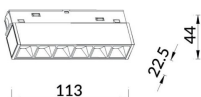

### Linear accent tracklight

Lavov tracklight from the family Linear accent tracklight with a power of 6W and a beam angle of 15°. With a real lumen output of 600lm and an efficiency of 100lm/W. Made in Die cast aluminium and finished in black color. ON-OFF .

### Scheme

Product	
Real power (W)	6
Real luminous flux (Lm)	600lm
Luminous efficiency (Lm/W)	100
Beam angle (°)	15°
Colour	black
Chip Brand	OARAM
Control gear included	YES
Control gear	ON-OFF
Average life time (h)	50000hrs L80 B10
Colour temperature (K)	3000
Colour consistency (SDCM)	SDCM<3
CRI	90