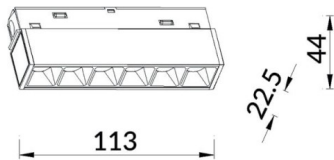

Linear accent tracklight

Lavov tracklight from the family Linear accent tracklight with a power of 6W and a beam angle of 15°. With a real lumen output of 600lm and an efficiency of 100lm/W. Made in Die cast aluminium and finished in black color. ON-OFF .

Scheme

Item code	86.TL01.G311.02
Product type	Indoor
Category	Tracklights
Family	Magnetic Track
Subfamily	Linear accent tracklight
Pictograms	

Product	
Real power (W)	6
Real luminous flux (Lm)	600lm
Luminous efficiency (Lm/W)	100
Beam angle (°)	15°
Colour	black
Chip Brand	OARAM
Control gear included	YES
Control gear	ON-OFF
Light source	LED
Type of LED	SMD
Average life time (h)	50000hrs L80 B10
Colour temperature (K)	3000
Colour consistency (SDCM)	SDCM3
CRI	90