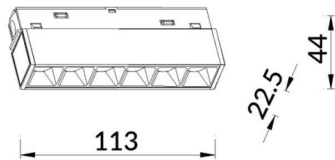

Linear accent tracklight

Lavov tracklight from the family Linear accent tracklight with a power of 6W and a beam angle of 15°. With a real lumen output of 600lm and an efficiency of 100lm/W. Made in Die cast aluminium and finished in black color. ON-OFF .

Item code	86.TL01.G311.02
Product type	Indoor
Category	Tracklights
Family	Magnetic Track
Subfamily	Linear accent tracklight
Pictograms	

Scheme

Product	
Real power (W)	6
Real luminous flux (Lm)	600lm
Luminous efficiency (Lm/W)	100
Beam angle (º)	15°
Colour	black
Chip Brand	OARAM
Control gear included	YES
Control gear	ON-OFF
Average life time (h)	50000hrs L80 B10
Colour temperature (K)	3000
Colour consistency (SDCM)	SDCM<3
CRI	90