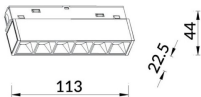

Linear accent tracklight

Lavov tracklight from the family Linear accent tracklight with a power of 6W and a beam angle of 15°. With a real lumen output of 600lm and an efficiency of 100lm/W. Made in Die cast aluminium and finished in black color. ON-OFF .

Item code	86.TL01.G311.02
Product type	Indoor
Category	Tracklights
Family	Magnetic Track
Subfamily	Linear accent tracklight
Pictograms	

Scheme

Product	
Real power (W)	6
Real luminous flux (Lm)	600lm
Luminous efficiency (Lm/W)	100
Beam angle (°)	15°
Colour	black
Chip Brand	OARAM
Control gear included	YES
Control gear	ON-OFF
Average life time (h)	50000hrs L80 B10
Colour temperature (K)	3000
Colour consistency (SDCM)	SDCM<3
CRI	90